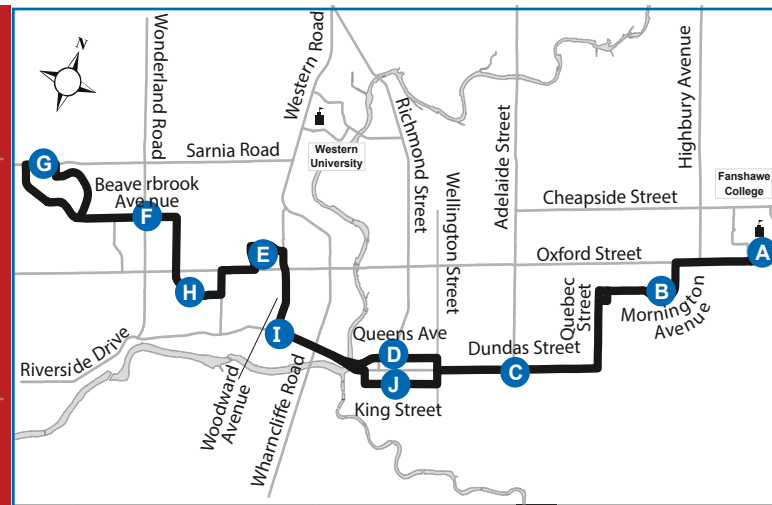

Map Legend		Effective: December 25th, 2024	
A	Timepoint		Shopping Centre
			College/University
	Route Direction		

Map Legend		Effective: December 25th, 2024	
A	Timepoint		Shopping Centre
			College/University
	Route Direction		