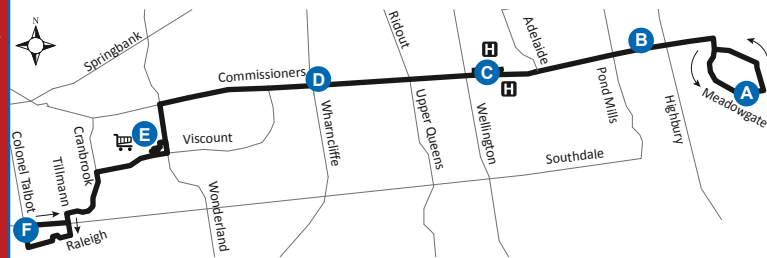

Talbot Village -
Summerside

24

Map Legend

Effective: December 25th, 2024

A	Timepoint		Shopping Centre		Route Direction
H	Hospital				

519-451-1347
www.londontransit.ca

Talbot Village -
Summerside

24

Map Legend

Effective: December 25th, 2024

A	Timepoint		Shopping Centre		Route Direction
H	Hospital				

519-451-1347
www.londontransit.ca

use realtime.londontransit.ca for up-to-date arrivals

ROUTE 24 - CHRISTMAS DAY