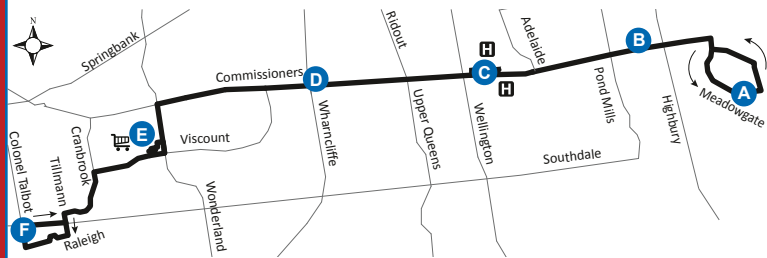

Talbot Village -
Summerside

24

Map Legend

Effective: December 25th, 2024

A	Timepoint		Shopping Centre		Route Direction
H	Hospital				

519-451-1347
www.londontransit.ca

Talbot Village -
Summerside

24

Map Legend

Effective: December 25th, 2024

A	Timepoint		Shopping Centre		Route Direction
H	Hospital				

519-451-1347
www.londontransit.ca

use realtime.londontransit.ca for up-to-date arrivals

ROUTE 24 - CHRISTMAS DAY