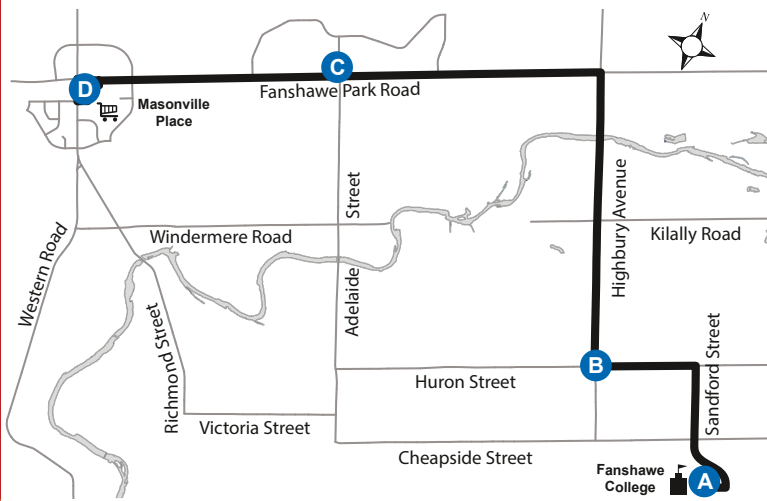

25 FANSHAWE COLLEGE-
MASONVILLE PLACE

Map Legend

Effective: December 25th, 2024

A Timepoint	Shopping Centre	College/ University

519-451-1347
www.londontransit.ca

ROUTE 25 - CHRISTMAS DAY

NORTHBOUND				SOUTHBOUND			
Fanshawe College	Huron at Highbury	Fanshawe Park at Adelaide	Masonville Place	Masonville Place	Fanshawe Park at Adelaide	Huron at Highbury	Fanshawe College
A	B	C	D	D	C	B	A
LVS			ARR	LVS			ARR
8:47	8:54	9:04	9:09	9:15	9:19	9:26	9:31
9:32	9:39	9:49	9:54	10:00	10:04	10:11	10:16
10:17	10:24	10:34	10:39	10:45	10:49	10:56	11:01
11:02	11:09	11:19	11:24	11:30	11:34	11:44	11:50
11:52	11:59	12:09	12:14	12:15	12:21	12:31	12:37
12:38	12:45	12:55	1:00	1:15	1:21	1:31	1:37
1:38	1:45	1:55	2:00	2:05	2:11	2:21	2:27
2:28	2:35	2:45	2:50	2:55	3:01	3:11	3:17
3:20	3:27	3:37	3:42	3:45	3:51	4:01	4:07
4:10	4:17	4:27	4:32	4:35	4:41	4:51	4:57
5:00	5:07	5:17	5:22	5:35	5:40	5:48	5:54
5:55	6:02	6:12	6:17	6:20	6:25	6:33	6:39
6:40	6:47	6:57	7:02	7:05	7:10	7:18	7:24
7:25	7:32	7:42	7:47	7:55	8:00	8:08	8:14
8:15	8:22	8:32	8:37	8:45	8:50	8:58	9:04
9:05	9:12	9:22	9:27	9:30	9:35	9:43	9:49
9:55	10:02	10:12	10:17	10:20	10:25	10:33	10:39
10:44	10:51	11:01	11:06	11:08	11:12	11:20	11:25*

ROUTE 25 - BOXING DAY

NORTHBOUND				SOUTHBOUND			
Fanshawe College	Huron at Highbury	Fanshawe Park at Adelaide	Masonville Place	Masonville Place	Fanshawe Park at Adelaide	Huron at Highbury	Fanshawe College
A	B	C	D	D	C	B	A
LVS			ARR	LVS			ARR
8:47	8:54	9:02	9:07	9:10	9:16	9:26	9:31
9:10	9:17	9:27	9:32	9:45	9:50	9:56	10:02
9:40	9:47	9:57	10:02	10:10	10:16	10:26	10:32
10:10	10:17	10:27	10:32	10:40	10:46	10:56	11:02
10:40	10:47	10:57	11:02	11:10	11:16	11:26	11:32
11:10	11:17	11:27	11:32	11:40	11:46	11:56	12:02
11:40	11:47	11:57	12:02	12:10	12:16	12:26	12:32
12:10	12:17	12:27	12:32	12:40	12:46	12:56	1:02
12:40	12:47	12:57	1:02	1:10	1:16	1:26	1:32
1:10	1:17	1:27	1:32	1:40	1:46	1:56	2:02
1:40	1:47	1:57	2:02	2:10	2:16	2:26	2:32
2:10	2:17	2:27	2:32	2:40	2:46	2:56	3:02

LEGEND

*	Bus into Garage	+	Route Change

use realtime.londontransit.ca for up-to-date arrivals