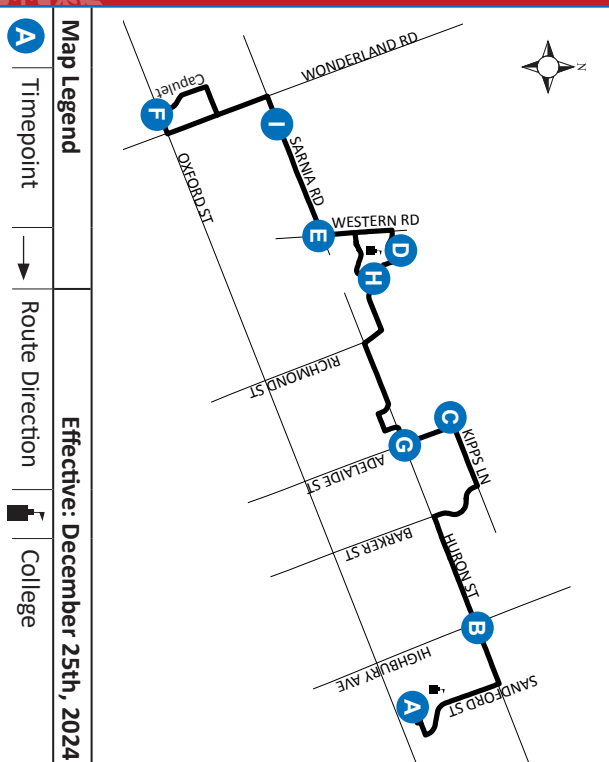

27 FANSHAWE COLLEGE - CAPULET

519-451-1347
www.londontransit.ca

27 FANSHAWE COLLEGE - CAPULET

519-451-1347
www.londontransit.ca

ROUTE 27 - CHRISTMAS DAY

WESTBOUND						EASTBOUND					
Fanshawe College	Huron at Highbury	Kipps Lane at Adelaide	Natural Science	Sarnia at Western	Capulet at Oxford	Sarnia at Wonderland	Lambton at University	Adelaide at Huron	Kipps at Adelaide	Huron at Highbury	Fanshawe College
A	B	C	D	E	F	I	H	G	C	B	A
LVS					LVS						ARR
-	-	-	-	-	-	8:39	8:44	8:53	8:54	9:01	9:07
8:30	8:37	8:43	8:56	9:03	9:14	9:24	9:29	9:38	9:39	9:46	9:52
9:15	9:22	9:28	9:41	9:48	9:59	10:09	10:14	10:23	10:24	10:31	10:37
10:00	10:07	10:13	10:26	10:33	10:44	10:54	10:59	11:08	11:09	11:16	11:22
10:45	10:52	10:58	11:11	11:18	11:29	11:39	11:44	11:53	11:54	12:01	12:07
11:30	11:37	11:43	11:56	12:03	12:14	12:24	12:29	12:38	12:39	12:47	12:53
12:15	12:22	12:28	12:41	12:51	1:02	1:12	1:17	1:26	1:27	1:35	1:41
12:47	12:54	1:00	1:13	1:23	1:34	1:44	1:49	1:58	1:59	2:07	2:13
1:09	1:16	1:22	1:35	1:50	2:06	2:16	2:21	2:30	2:31	2:39	2:45
1:51	1:58	2:04	2:17	2:27	2:38	2:48	2:53	3:02	3:03	3:11	3:17
2:23	2:30	2:36	2:49	2:59	3:10	3:20	3:25	3:34	3:35	3:43	3:49
2:55	3:02	3:08	3:21	3:31	3:42	3:52	3:57	4:06	4:07	4:15	4:21
3:27	3:34	3:40	3:53	4:03	4:14	4:24	4:29	4:38	4:39	4:47	4:53
3:59	4:06	4:12	4:25	4:35	4:46	4:56	5:01	5:10	5:11	5:19	5:25*
4:31	4:38	4:44	4:57	5:07	5:18	5:26	5:31	5:39	5:40	5:47	5:53
5:03	5:10	5:16	5:28	5:42	5:55	6:03	6:08	6:16	6:17	6:24	6:30
5:55	6:02	6:08	6:20	6:28	6:40	6:48	6:53	7:01	7:02	7:09	7:15
6:40	6:47	6:53	7:05	7:13	7:25	7:33	7:38	7:46	7:47	7:54	8:00*
7:25	7:32	7:38	7:50	7:58*	To Garage						