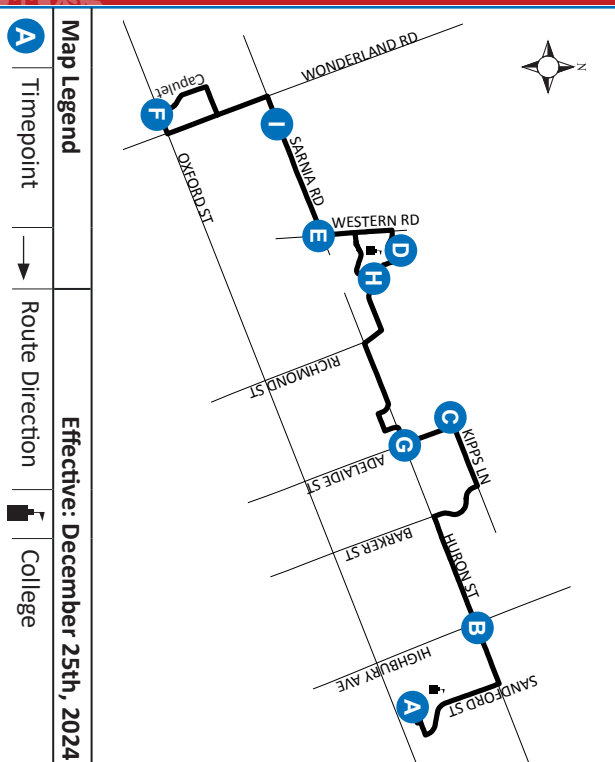

27 FANSHAWE COLLEGE - CAPULET

519-451-1347
www.londontransit.ca

27 FANSHAWE COLLEGE - CAPULET

519-451-1347
www.londontransit.ca

ROUTE 27 - CHRISTMAS DAY

WESTBOUND						EASTBOUND					
Fanshawe College	Huron at Highbury	Kipps Lane at Adelaide	Natural Science	Sarnia at Western	Capulet at Oxford	Sarnia at Wonderland	Lambton at University	Adelaide at Huron	Kipps at Adelaide	Huron at Highbury	Fanshawe College
A	B	C	D	E	F	I	H	G	C	B	A
LVS					LVS						ARR
-	-	-	-	-	-	8:39	8:44	8:53	8:54	9:01	9:07
8:30	8:37	8:43	8:56	9:03	9:14	9:24	9:29	9:38	9:39	9:46	9:52
9:15	9:22	9:28	9:41	9:48	9:59	10:09	10:14	10:23	10:24	10:31	10:37
10:00	10:07	10:13	10:26	10:33	10:44	10:54	10:59	11:08	11:09	11:16	11:22
10:45	10:52	10:58	11:11	11:18	11:29	11:39	11:44	11:53	11:54	12:01	12:07
11:30	11:37	11:43	11:56	12:03	12:14	12:24	12:29	12:38	12:39	12:47	12:53
12:15	12:22	12:28	12:41	12:51	1:02	1:12	1:17	1:26	1:27	1:35	1:41
12:47	12:54	1:00	1:13	1:23	1:34	1:44	1:49	1:58	1:59	2:07	2:13
1:09	1:16	1:22	1:35	1:50	2:06	2:16	2:21	2:30	2:31	2:39	2:45
1:51	1:58	2:04	2:17	2:27	2:38	2:48	2:53	3:02	3:03	3:11	3:17
2:23	2:30	2:36	2:49	2:59	3:10	3:20	3:25	3:34	3:35	3:43	3:49
2:55	3:02	3:08	3:21	3:31	3:42	3:52	3:57	4:06	4:07	4:15	4:21
3:27	3:34	3:40	3:53	4:03	4:14	4:24	4:29	4:38	4:39	4:47	4:53
3:59	4:06	4:12	4:25	4:35	4:46	4:56	5:01	5:10	5:11	5:19	5:25*
4:31	4:38	4:44	4:57	5:07	5:18	5:26	5:31	5:39	5:40	5:47	5:53
5:03	5:10	5:16	5:28	5:42	5:55	6:03	6:08	6:16	6:17	6:24	6:30
5:55	6:02	6:08	6:20	6:28	6:40	6:48	6:53	7:01	7:02	7:09	7:15
6:40	6:47	6:53	7:05	7:13	7:25	7:33	7:38	7:46	7:47	7:54	8:00*
7:25	7:32	7:38	7:50	7:58*	To Garage						