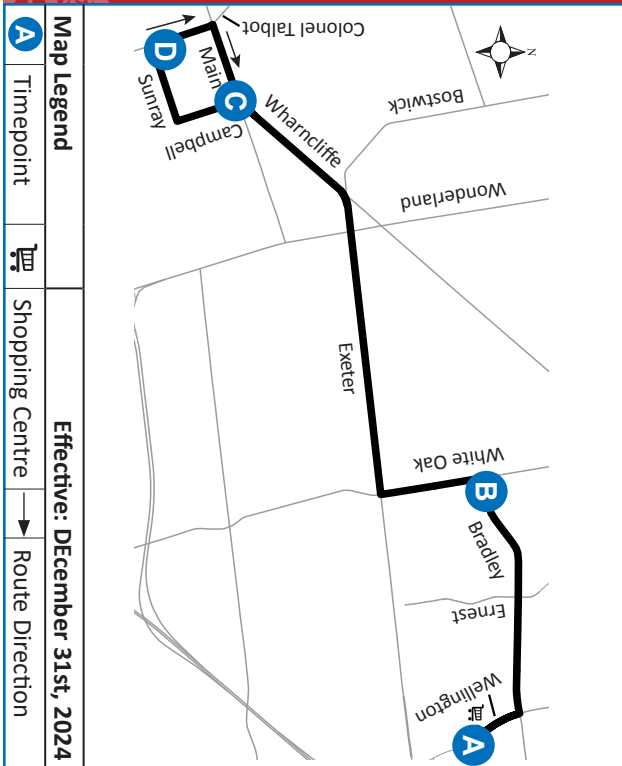

# 28 WHITE OAKS MALL- LAMBETH

519-451-1347

www.londontransit.ca

## ROUTE 28 - NEW YEARS EVE

use [realtime.londontransit.ca](http://realtime.londontransit.ca) for up-to-date arrivals

SOUTHBOUND				NORTHBOUND			
White Oaks Mall	White Oak at Bradley	Main at Campbell	Sunray at Colonel Talbot	Sunray at Colonel Talbot	Main at Campbell	White Oak at Bradley	White Oaks Mall
<b>A</b>	<b>B</b>	<b>C</b>	<b>D</b>	<b>D</b>	<b>C</b>	<b>B</b>	<b>A</b>
LVS			ARR	LVS			ARR
-	-	-	-	-	-	6:26	6:32
6:35	6:41	6:49	6:51	6:51	6:53	7:01	7:07
7:14	7:20	7:28	7:31	7:31	7:33	7:41	7:47
7:54	8:00	8:08	8:11	8:11	8:13	8:21	8:27
8:34	8:40	8:48	8:51	8:51	8:54	9:02	9:08
9:14	9:20	9:28	9:31	9:31	9:34	9:42	9:48
9:54	10:00	10:08	10:11	10:11	10:14*	To Garage	
No Service Until PM							
-	-	-	-	-	-	2:36	2:42
2:48	2:54	3:02	3:05	3:05	3:08	3:16	3:22
3:28	3:34	3:42	3:45	3:45	3:48	3:56	4:02
4:08	4:14	4:22	4:25	4:25	4:28	4:36	4:42
4:48	4:54	5:02	5:05	5:05	5:08	5:16	5:22
5:28	5:34	5:42	5:45	5:45	5:48	5:56	6:02
6:08	6:14	6:22	6:25	6:25	6:28	6:36	6:42
6:48	6:54	7:02	7:05	7:05	7:08*	To Garage	