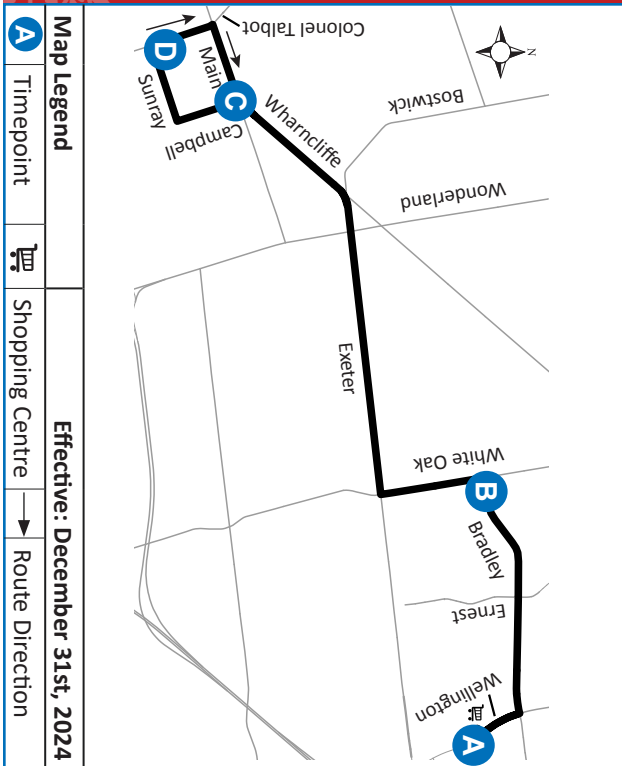

# 28 WHITE OAKS MALL- LAMBETH

519-451-1347

www.londontransit.ca

## ROUTE 28 - NEW YEARS EVE

use [realtime.londontransit.ca](http://realtime.londontransit.ca) for up-to-date arrivals

SOUTHBOUND				NORTHBOUND			
White Oaks Mall	White Oak at Bradley	Main at Campbell	Sunray at Colonel Talbot	Sunray at Colonel Talbot	Main at Campbell	White Oak at Bradley	White Oaks Mall
<b>A</b>	<b>B</b>	<b>C</b>	<b>D</b>	<b>D</b>	<b>C</b>	<b>B</b>	<b>A</b>
LVS			ARR	LVS			ARR
-	-	-	-	-	-	6:26	6:32
6:35	6:41	6:49	6:51	6:51	6:53	7:01	7:07
7:14	7:20	7:28	7:31	7:31	7:33	7:41	7:47
7:54	8:00	8:08	8:11	8:11	8:13	8:21	8:27
8:34	8:40	8:48	8:51	8:51	8:54	9:02	9:08
9:14	9:20	9:28	9:31	9:31	9:34	9:42	9:48
9:54	10:00	10:08	10:11	10:11	10:14*	To Garage	
No Service Until PM							
-	-	-	-	-	-	2:36	2:42
2:48	2:54	3:02	3:05	3:05	3:08	3:16	3:22
3:28	3:34	3:42	3:45	3:45	3:48	3:56	4:02
4:08	4:14	4:22	4:25	4:25	4:28	4:36	4:42
4:48	4:54	5:02	5:05	5:05	5:08	5:16	5:22
5:28	5:34	5:42	5:45	5:45	5:48	5:56	6:02
6:08	6:14	6:22	6:25	6:25	6:28	6:36	6:42
6:48	6:54	7:02	7:05	7:05	7:08*	To Garage	