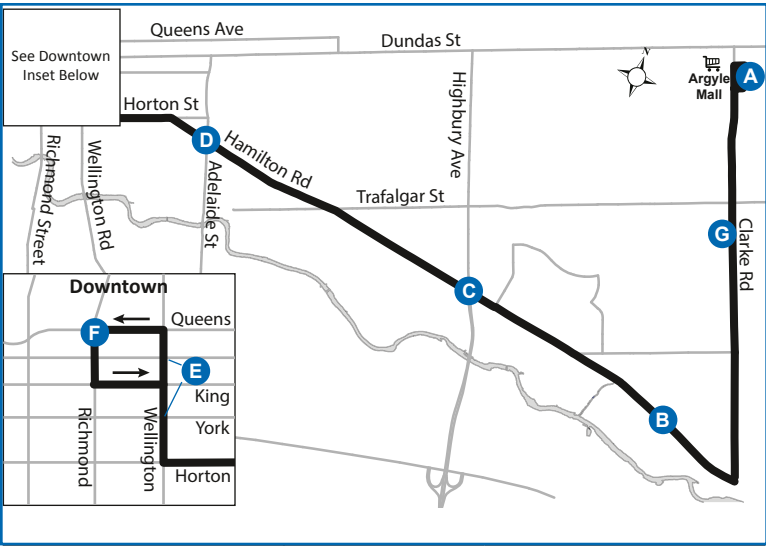

DOWNTOWN - ARGYLE MALL

3

Map Legend

Effective: December 25th, 2024

- A** Timepoint
- Shopping Centre
- Route Direction

519-451-1347
www.londontransit.ca

ROUTE 3 - CHRISTMAS DAY

	WESTBOUND									EASTBOUND	
Argyle Mall	Hamilton at River Run	Hamilton at Highbury	Hamilton at Adelaide	Wellington at Dundas	Richmond at Queens	Wellington at York	Hamilton at Adelaide	Hamilton at Highbury	Clarke at Charterhouse	Argyle Mall	
A	B	C	D	E	F	E	D	C	G	A	
LVS											ARR
8:49	8:58	9:03	9:11	9:16	9:19	9:22	9:27	9:34	9:42	9:46+	
9:36	9:45	9:50	9:58	10:03	10:06	10:09	10:14	10:21	10:29	10:33+	
10:23	10:32	10:37	10:45	10:50	10:53	10:56	11:01	11:08	11:16	11:20+	
11:10	11:19	11:24	11:32	11:37	11:40	11:43	11:48	11:55	12:03	12:08+	
11:56	12:06	12:11	12:19	12:24	12:27	12:30	12:35	12:42	12:51	12:56+	
12:43	12:53	12:58	1:06	1:11	1:14	1:17	1:22	1:29	1:38	1:43+	
1:30	1:40	1:45	1:53	1:58	2:01	2:04	2:09	2:16	2:25	2:30+	
2:17	2:27	2:32	2:40	2:45	2:48	2:51	2:56	3:03	3:12	3:17+	
3:04	3:14	3:19	3:27	3:32	3:35	3:38	3:43	3:50	3:59	4:04+	
3:51	4:01	4:06	4:14	4:19	4:22	4:25	4:30	4:37	4:46	4:51+	
4:39	4:49	4:54	5:02	5:07	5:09	5:12	5:17	5:24	5:33	5:37+	
5:28	5:37	5:41	5:49	5:54	5:56	5:59	6:04	6:11	6:20	6:24*	
6:15	6:24	6:28	6:36	6:41	6:43	6:46	6:51	6:58	7:07	7:11	
7:22	7:31	7:35	7:43	7:48	7:50	7:53	7:58	8:05	8:14	8:18	
8:22	8:31	8:35	8:43	8:48	8:50	8:53	8:58	9:05	9:14	9:18	
9:22	9:31	9:35	9:43	9:48	9:50	9:53	9:58	10:05	10:13	10:16+	