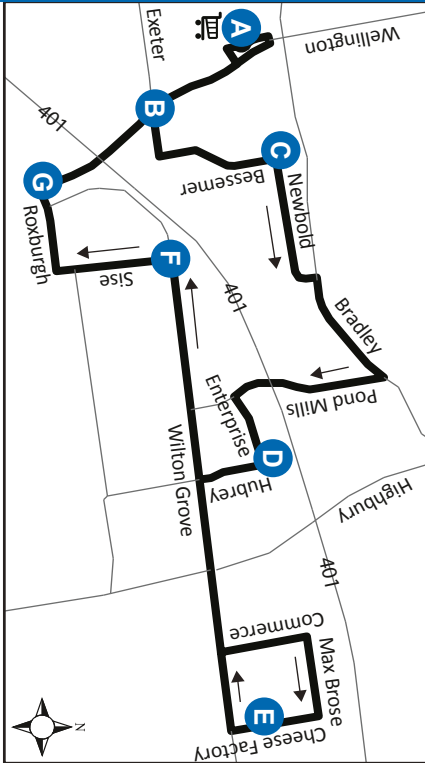

## WHITE OAKS MALL - CHEESE FACTORY RD.

**A**

Timepoint

Shopping Centre

Route Direction

Map Legend

Effective: December 31st, 2024

519-451-1347  
www.londontransit.ca

**ROUTE 30 - NEW YEARS EVE**

EASTBOUND					WESTBOUND				
White Oaks Mall	Wellington at Exeter	Newbold at Bessemer	Hubrey at Enterprise	Cheese Factory Road	Cheese Factory Road	Wilton Grove at Sise	Roxborough at Wellington	Wellington at Exeter	White Oaks Mall
<b>A</b>	<b>B</b>	<b>C</b>	<b>D</b>	<b>E</b>	<b>E</b>	<b>F</b>	<b>G</b>	<b>B</b>	<b>A</b>
LVS				ARR	LVS				ARR
6:32	6:34	6:37	6:43	6:48	6:48	6:54	6:56	6:59	7:02
7:12	7:14	7:17	7:23	7:28	7:28	7:34	7:36	7:39	7:42
7:52	7:54	7:57	8:03	8:08	8:08	8:14	8:16	8:19	8:22
8:32	8:34	8:37	8:43	8:48	8:48	8:54	8:56	8:59	9:02
9:12	9:14	9:17	9:23	9:28	9:28	9:34	9:36	9:39	9:42
9:52	9:54	9:57	10:03	10:08	10:08	10:14	10:16	10:19	10:22
10:32	10:34	10:37	10:43	10:48	10:48	10:54	10:56	10:59	11:02*
No Service Until PM									
2:30	2:32	2:35	2:41	2:46	2:46	2:52	2:54	2:57	3:00
3:10	3:12	3:15	3:21	3:26	3:26	3:32	3:34	3:37	3:40
3:50	3:52	3:55	4:01	4:06	4:06	4:12	4:14	4:17	4:20
4:30	4:32	4:35	4:41	4:46	4:46	4:52	4:54	4:57	5:00
5:10	5:12	5:15	5:21	5:26	5:26	5:32	5:34	5:37	5:40
5:50	5:52	5:55	6:01	6:06	6:06	6:12	6:14	6:17	6:20
6:25	6:27	6:30	6:36	6:41	6:41	6:47	6:49	6:52	6:55*
10:28	10:30	10:33	10:39	10:44	10:44	10:50	10:52	10:55	10:58
11:03	11:05	11:08	11:14	11:19	11:19	11:25	11:27	11:30	11:33