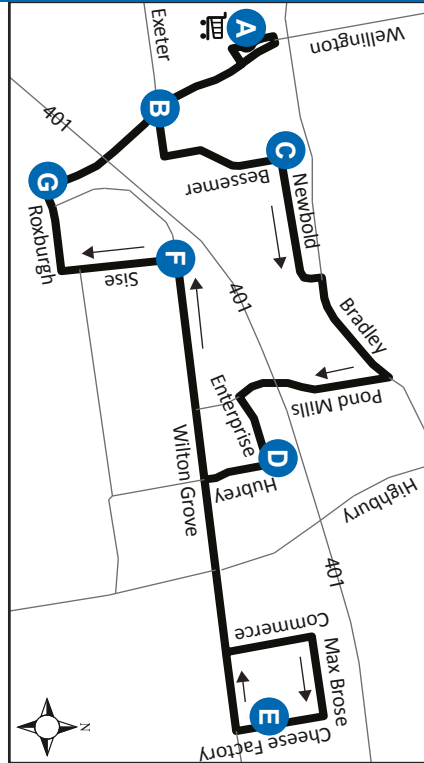

## WHITE OAKS MALL - CHEESE FACTORY RD.

**A**

Timepoint

Shopping Centre

Route Direction

Map Legend

Effective: December 31st, 2024

519-451-1347  
www.londontransit.ca

**ROUTE 30 - NEW YEARS EVE**

EASTBOUND					WESTBOUND				
White Oaks Mall	Wellington at Exeter	Newbold at Bessemer	Hubrey at Enterprise	Cheese Factory Road	Cheese Factory Road	Wilton Grove at Sise	Roxborough at Wellington	Wellington at Exeter	White Oaks Mall
<b>A</b>	<b>B</b>	<b>C</b>	<b>D</b>	<b>E</b>	<b>E</b>	<b>F</b>	<b>G</b>	<b>B</b>	<b>A</b>
LVS				ARR	LVS				ARR
6:32	6:34	6:37	6:43	6:48	6:48	6:54	6:56	6:59	7:02
7:12	7:14	7:17	7:23	7:28	7:28	7:34	7:36	7:39	7:42
7:52	7:54	7:57	8:03	8:08	8:08	8:14	8:16	8:19	8:22
8:32	8:34	8:37	8:43	8:48	8:48	8:54	8:56	8:59	9:02
9:12	9:14	9:17	9:23	9:28	9:28	9:34	9:36	9:39	9:42
9:52	9:54	9:57	10:03	10:08	10:08	10:14	10:16	10:19	10:22
10:32	10:34	10:37	10:43	10:48	10:48	10:54	10:56	10:59	11:02*
No Service Until PM									
2:30	2:32	2:35	2:41	2:46	2:46	2:52	2:54	2:57	3:00
3:10	3:12	3:15	3:21	3:26	3:26	3:32	3:34	3:37	3:40
3:50	3:52	3:55	4:01	4:06	4:06	4:12	4:14	4:17	4:20
4:30	4:32	4:35	4:41	4:46	4:46	4:52	4:54	4:57	5:00
5:10	5:12	5:15	5:21	5:26	5:26	5:32	5:34	5:37	5:40
5:50	5:52	5:55	6:01	6:06	6:06	6:12	6:14	6:17	6:20
6:25	6:27	6:30	6:36	6:41	6:41	6:47	6:49	6:52	6:55*
10:28	10:30	10:33	10:39	10:44	10:44	10:50	10:52	10:55	10:58
11:03	11:05	11:08	11:14	11:19	11:19	11:25	11:27	11:30	11:33