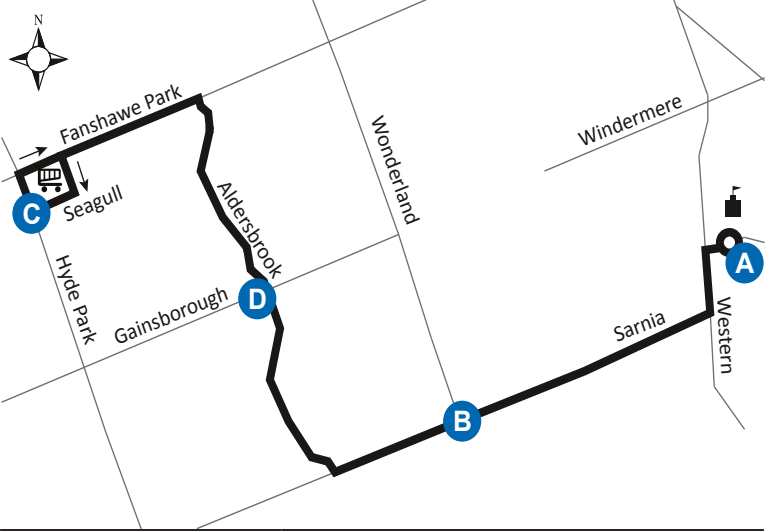

ALUMNI HALL -
HYDE PARK POWER
CENTRE

31

Map Legend **Effective: December 25th, 2024**

A Timepoint Shopping Centre College/ University

519-451-1347
www.londontransit.ca

use realtime.londontransit.ca for up-to-date arrivals

ROUTE 31 - CHRISTMAS DAY

WESTBOUND			EASTBOUND			
Alumni Hall	Wonderland at Sarnia	Seagull at Hyde Park	Seagull at Hyde Park	Aldersbrook at Brunswick	Wonderland at Sarnia	Alumni Hall
A	B	C	C	D	B	A
LVS		ARR	LVS			ARR
-	-	-	8:30	8:36	8:41	8:48
-	-	-	8:55	9:01	9:06	9:13
8:50	8:56	9:08	9:20	9:26	9:31	9:38
9:15	9:21	9:34	9:45	9:51	9:56	10:03
9:40	9:46	9:59	10:10	10:16	10:21	10:28
10:05	10:11	10:24	10:35	10:41	10:46	10:53
10:30	10:37	10:49	11:00	11:06	11:11	11:18
10:55	11:02	11:14	11:25	11:31	11:36	11:43
11:20	11:27	11:39	11:50	11:56	12:01	12:09
11:45	11:52	12:04	12:15	12:22	12:27	12:35
12:10	12:17	12:29	12:40	12:47	12:52	1:00
12:35	12:42	12:54	1:05	1:12	1:17	1:25
1:00	1:07	1:19	1:30	1:37	1:42	1:50
1:25	1:32	1:44	1:55	2:02	2:07	2:15
1:50	1:57	2:09	2:20	2:27	2:32	2:40
2:15	2:22	2:34	2:45	2:52	2:57	3:05
2:40	2:47	2:59	3:10	3:17	3:22	3:30
3:05	3:12	3:24	3:35	3:42	3:47	3:55
3:30	3:37	3:49	4:00	4:07	4:12	4:20
3:55	4:02	4:14	4:25	4:32	4:37	4:45
4:20	4:27	4:39	4:50	4:57	5:02	5:10
4:45	4:52	5:04	5:15	5:22	5:27	5:35
5:10	5:17	5:29	5:40	5:47	5:52	6:00
5:35	5:42	5:54	6:05	6:12	6:17	6:25
6:00	6:07	6:19	6:30	6:37	6:42	6:50
6:25	6:32	6:44	6:55	7:02	7:07	7:15
6:50	6:57	7:09	7:20	7:27	7:32	7:40
7:15	7:22	7:34	7:45	7:52	7:57	8:05*
7:40	7:47	7:59	8:10	8:17	8:22	8:30*

ROUTE 31 - BOXING DAY

WESTBOUND			EASTBOUND			
Alumni Hall	Wonderland at Sarnia	Seagull at Hyde Park	Seagull at Hyde Park	Aldersbrook at Brunswick	Wonderland at Sarnia	Alumni Hall
A	B	C	C	D	B	A
LVS		ARR	LVS			ARR
-	-	-	8:30	8:36	8:41	8:48
-	-	-	8:55	9:01	9:06	9:13
8:50	8:56	9:08	9:20	9:26	9:31	9:38
9:15	9:21	9:34	9:45	9:51	9:56	10:03
9:40	9:46	9:59	10:10	10:16	10:21	10:28
10:05	10:11	10:24	10:35	10:41	10:46	10:53
10:30	10:37	10:49	11:00	11:06	11:11	11:18
10:55	11:02	11:14	11:25	11:31	11:36	11:43
11:20	11:27	11:39	11:50	11:56	12:01	12:09
11:45	11:52	12:04	12:15	12:22	12:27	12:35
12:10	12:17	12:29	12:40	12:47	12:52	1:00
12:35	12:42	12:54	1:05	1:12	1:17	1:25
1:00	1:07	1:19	1:30	1:37	1:42	1:50
1:25	1:32	1:44	1:55	2:02	2:07	2:15
1:50	1:57	2:09	2:20	2:27	2:32	2:40
2:15	2:22	2:34	2:45	2:52	2:57	3:05
2:40	2:47	2:59	3:10	3:17	3:22	3:30
3:05	3:12	3:24	3:35	3:42	3:47	3:55
3:30	3:37	3:49	4:00	4:07	4:12	4:20
3:55	4:02	4:14	4:25	4:32	4:37	4:45
4:20	4:27	4:39	4:50	4:57	5:02	5:10
4:45	4:52	5:04	5:15	5:22	5:27	5:35
5:10	5:17	5:29	5:40	5:47	5:52	6:00
5:35	5:42	5:54	6:05	6:12	6:17	6:25
6:00	6:07	6:19	6:30	6:37	6:42	6:50
6:25	6:32	6:44	6:55	7:02	7:07	7:15
6:50	6:57	7:09	7:20	7:27	7:32	7:40
7:15	7:22	7:34	7:45	7:52	7:57	8:05*
7:40	7:47	7:59	8:10	8:17	8:22	8:30*

LEGEND

* Bus into Garage   + Route Change