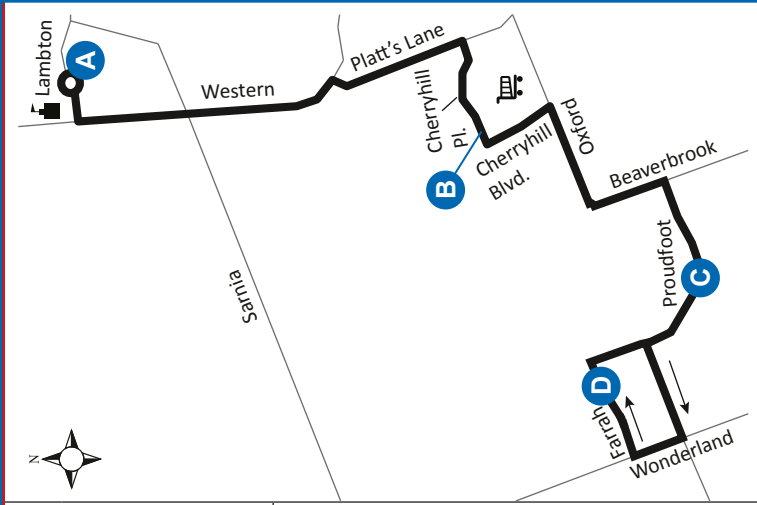

33 ALUMNI HALL - PROUDFOOT

Map Legend

Effective: December 31st, 2024

A	Timepoint	→	Route Direction		Shopping Centre
	University		Service Notes		

519-451-1347
www.londontransit.ca

ROUTE 33 - NEW YEARS EVE

use realtime.londontransit.ca for up-to-date arrivals

LEGEND

0:00

Bus goes into service at Proudfoot and Oxford 4 minutes earlier

SPECIAL NOTE:

Route 33 operates on weekdays only, excluding holidays.