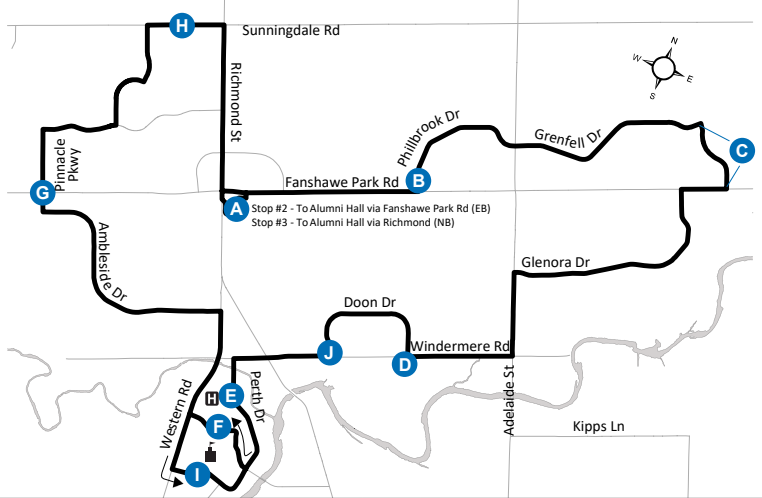

34 - MASONVILLE PLACE
- ALUMNI HALL/
NATURAL SCIENCE

Map Legend		Effective: December 25th, 2024	
A	Timepoint	H	Hospital
	Route Direction		University

519-451-1347
www.londontransit.ca

34 - MASONVILLE PLACE
- ALUMNI HALL/
NATURAL SCIENCE