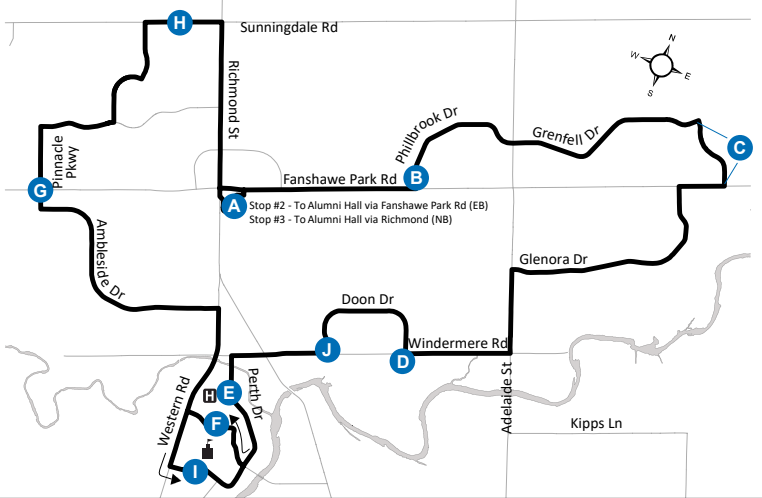

Map Legend		Effective: December 25th, 2024	
A	Timepoint	H	Hospital
	Route Direction		University

519-451-1347
www.londontransit.ca

use realtime.londontransit.ca for up-to-date arrivals

ROUTE 34 - CHRISTMAS DAY

LEGEND	
*	Bus into Garage
+	Route Change

use realtime.londontransit.ca for up-to-date arrivals

ROUTE 34 - BOXING DAY

CLOCKWISE									COUNTER-CLOCKWISE								
Masonville Place	Phillbrook at Donnybrook	Stackhouse at Fanshawe	Windermere at Doon	University Hospital	Natural Science	Pinnacle Parkway at Fanshawe	Sunningdale at Village Walk	Masonville Place	Masonville Place	Sunningdale at Village Walk	Pinnacle Parkway at Fanshawe	Alumni Hall	University Hospital	Doon at Windermere	Grenfell at Stackhouse	Fanshawe at Phillbrook	Masonville Place
A	B	C	D	E	F	G	H	A	A	H	G	I	E	J	C	B	A
3:20	3:25	3:31	3:38	3:46	3:49	3:55	4:02	4:07	4:19	4:23	4:30	4:40	4:44	4:47	4:56	5:03	5:08
4:00	4:05	4:11	4:18	4:26	4:29	4:35	4:42	4:47	4:59	5:03	5:10	5:20	5:24	5:27	5:36	5:43	5:48
4:40	4:45	4:51	4:58	5:06	5:09	5:15	5:22	5:27	5:39	5:43	5:50	6:00	6:04	6:07	6:16	6:23	6:28
5:20	5:25	5:31	5:38	5:46	5:49	5:55	6:02	6:07	6:19	6:23	6:30	6:40	6:44	6:47	6:56	7:03	7:08
6:00	6:05	6:11	6:18	6:26	6:29	6:35	6:42	6:47	6:59	7:03	7:10	7:20	7:24	7:27	7:36	7:43	7:48
6:40	6:45	6:51	6:58	7:06	7:09	7:15	7:22	7:27	7:39	7:43	7:50	8:00	8:04	8:07	8:16	8:23	8:28
7:20	7:25	7:31	7:38	7:46	7:49	7:55	8:02	8:07	8:19	8:23	8:30	8:40	8:44	8:47	8:56	9:03	9:08*
8:00	8:05	8:11	8:18	8:26	8:29	8:35	8:42	8:47*	To Garage								
8:40	8:45	8:51	8:58	9:06	9:09	9:15	9:22	9:27*	To Garage								