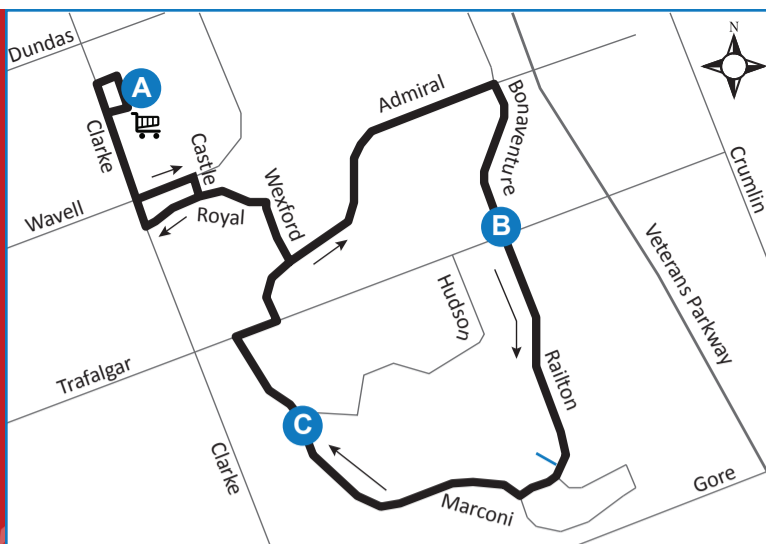

35 ARGYLE MALL TRAFALGAR HEIGHTS

Map Legend

Effective: December 25th, 2024

A Timepoint Shopping Centre Route Direction

519-451-1347
www.londontransit.ca

use realtime.londontransit.ca for up-to-date arrivals

ROUTE 35 - CHRISTMAS DAY

SOUTHBOUND		NORTHBOUND		
Argyle Mall	Bonaventure at Trafalgar	Bonaventure at Trafalgar	Marconi at Noel	Argyle Mall
A	B	B	C	A
LVS	ARR	LVS		ARR
-	12:00	12:00	12:06	12:13
12:15	12:24	12:24	12:30	12:37
12:42	12:51	12:51	12:57	1:04
1:09	1:18	1:18	1:24	1:31
1:36	1:45	1:45	1:51	1:58
2:03	2:12	2:12	2:18	2:25
2:30	2:39	2:39	2:45	2:52
3:00	3:09	3:09	3:15	3:22
3:30	3:39	3:39	3:45	3:52
4:00	4:09	4:09	4:15	4:22
4:27	4:36	4:36	4:42	4:49
4:54	5:03	5:03	5:10	5:17
5:22	5:31	5:31	5:38	5:45
5:50	5:59	5:59	6:06	6:13
6:18	6:27	6:27	6:34	6:41
6:45	6:54	6:54	7:01	7:08*

ROUTE 35 - BOXING DAY

SOUTHBOUND		NORTHBOUND		
Argyle Mall	Bonaventure at Trafalgar	Bonaventure at Trafalgar	Marconi at Noel	Argyle Mall
A	B	B	C	A
LVS	ARR	LVS		ARR
-	12:00	12:00	12:06	12:13
12:15	12:24	12:24	12:30	12:37
12:42	12:51	12:51	12:57	1:04
1:09	1:18	1:18	1:24	1:31
1:36	1:45	1:45	1:51	1:58