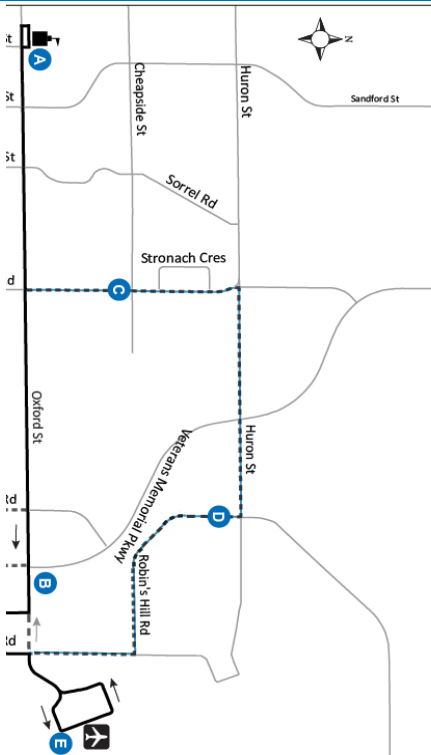

36

FANSHAWE COLLEGE - LONDON AIRPORT

A

Timepoint

Shopping Centre

Route Direction

Map Legend

Effective: December 31st, 2024

519-451-1347

www.londontransit.ca

36

FANSHAWE COLLEGE - LONDON AIRPORT

A

Timepoint

Shopping Centre

Route Direction