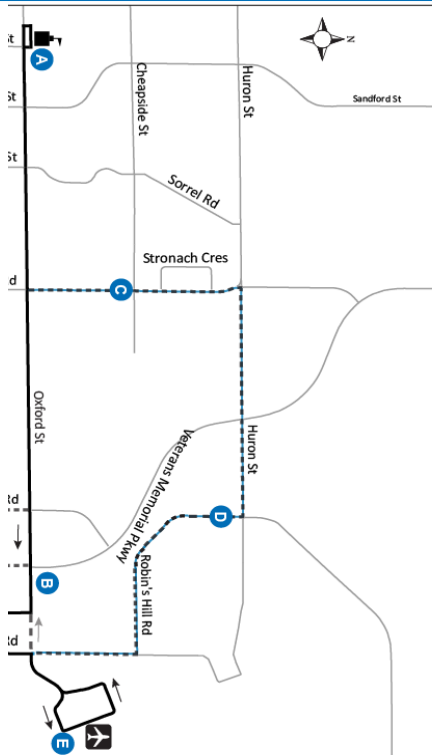

FANSHAWE COLLEGE - LONDON AIRPORT

A

Timepoint

Shopping Centre

Route Direction

Map Legend

Effective: December 31st, 2024