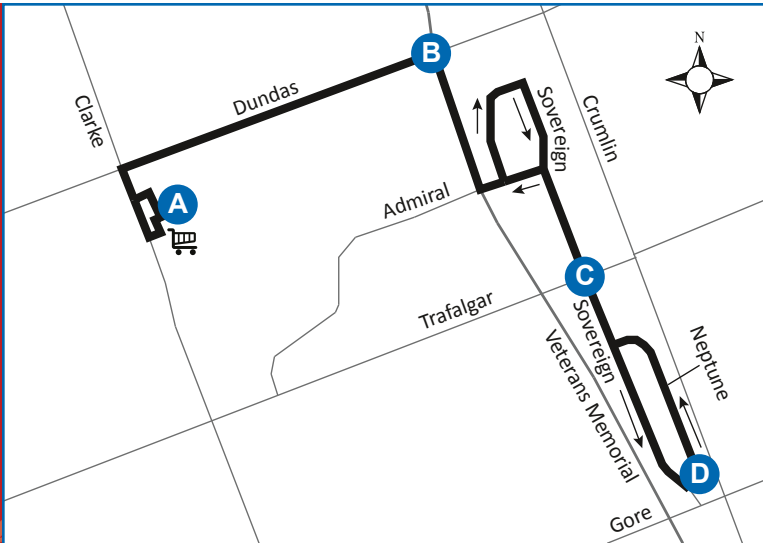

37 ARGYLE MALL - NEPTUNE CRESCENT

Map Legend

Effective: December 31st, 2024

- A** Timepoint
- Shopping Centre
- Route Direction

519-451-1347
www.londontransit.ca

37 ARGYLE MALL - NEPTUNE CRESCENT

Map Legend

Effective: December 31st, 2024

- A** Timepoint
- Shopping Centre
- Route Direction

519-451-1347
www.londontransit.ca

ROUTE 37 - NEW YEARS EVE

use realtime.londontransit.ca for up-to-date arrivals

SOUTHBOUND				NORTHBOUND		
Argyle Mall	Dundas at Veteran's Parkway	Sovereign at Trafalgar	Neptune at Sovereign	Sovereign at Trafalgar	Dundas at Veteran's Parkway	Argyle Mall
A	B	C	D	C	B	A
LVS						ARR
6:42	6:47	6:52	6:55	6:57	7:01	7:05
7:12	7:17	7:22	7:25	7:27	7:31	7:35
7:42	7:47	7:52	7:55	7:57	8:01	8:05
8:12	8:17	8:22	8:25	8:27	-	-
No Service Until PM						
3:28	3:33	3:38	3:41	3:43	3:47	3:51
3:58	4:03	4:08	4:11	4:13	4:17	4:21
4:28	4:33	4:38	4:41	4:43	4:47	4:51
4:58	5:03	5:08	5:11	5:13	5:17	5:21*

SERVICE NOTE:

Route 37 operates from 6:30am to 8:30am and from 3:30pm to 5:30pm on weekdays only, excluding holidays.