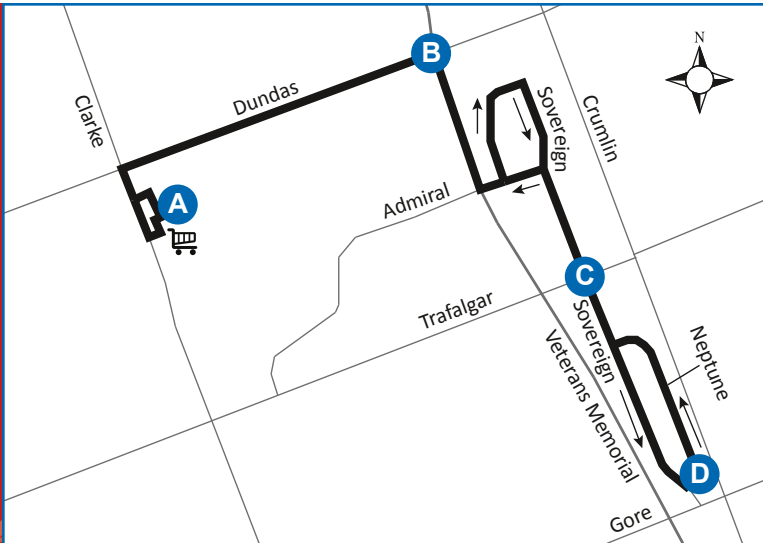

37 ARGYLE MALL - NEPTUNE CRESCENT

Map Legend

Effective: December 31st, 2024

- A** Timepoint
- Shopping Centre
- Route Direction

519-451-1347
www.londontransit.ca

37 ARGYLE MALL - NEPTUNE CRESCENT

Map Legend

Effective: December 31st, 2024

- A** Timepoint
- Shopping Centre
- Route Direction

519-451-1347
www.londontransit.ca

ROUTE 37 - NEW YEARS EVE

use realtime.londontransit.ca for up-to-date arrivals

SOUTHBOUND				NORTHBOUND		
Argyle Mall	Dundas at Veteran's Parkway	Sovereign at Trafalgar	Neptune at Sovereign	Sovereign at Trafalgar	Dundas at Veteran's Parkway	Argyle Mall
A	B	C	D	C	B	A
LVS						ARR
6:42	6:47	6:52	6:55	6:57	7:01	7:05
7:12	7:17	7:22	7:25	7:27	7:31	7:35
7:42	7:47	7:52	7:55	7:57	8:01	8:05
8:12	8:17	8:22	8:25	8:27	-	-
No Service Until PM						
3:28	3:33	3:38	3:41	3:43	3:47	3:51
3:58	4:03	4:08	4:11	4:13	4:17	4:21
4:28	4:33	4:38	4:41	4:43	4:47	4:51
4:58	5:03	5:08	5:11	5:13	5:17	5:21*

SERVICE NOTE:

Route 37 operates from 6:30am to 8:30am and from 3:30pm to 5:30pm on weekdays only, excluding holidays.