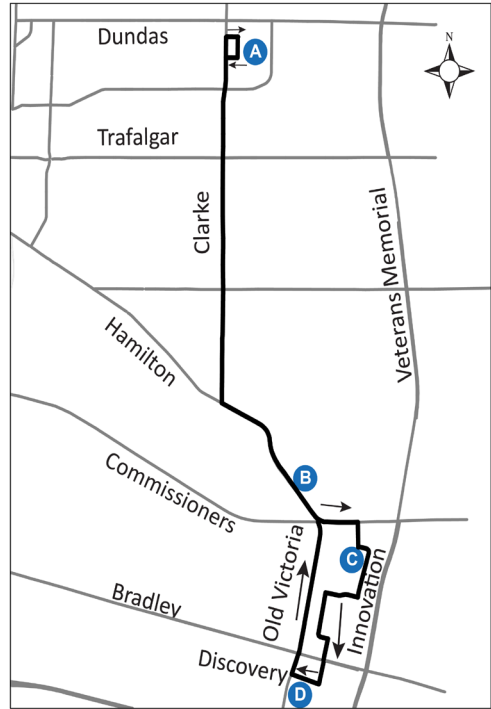

38 ARGYLE MALL - INNOVATION PARK

A	Map Legend
Timepoint	
Shopping Centre	Effective: December 31st, 2024
Route Direction	

519-451-1347
www.londontransit.ca

38 ARGYLE MALL - INNOVATION PARK

A	Map Legend
Timepoint	
Shopping Centre	Effective: December 31st, 2024
Route Direction	

519-451-1347
www.londontransit.ca

ROUTE 38 - NEW YEARS EVE

use realtime.londontransit.ca for up-to-date arrivals

SOUTHBOUND			NORTHBOUND		
Argyle Mall	Hamilton at Oriole	2860 Innovation	Discovery west of Dr Oetker	Hamilton at Oriole	Argyle Mall
A	B	C	D	B	A
LVS					ARR
6:32	6:41	6:45	6:50	6:55	7:04
7:12	7:21	7:25	7:30	7:35	7:44
7:52	8:01	8:05	8:10	8:15	8:24
8:32	8:41	8:45	8:50*	To Garage	
1:30	1:39	1:43	1:48	1:53	2:02
2:10	2:19	2:23	2:28	2:33	2:42
2:50	2:59	3:03	3:08	3:13	3:22
3:30	3:39	3:43	3:48	3:53	4:02
4:10	4:19	4:23	4:28	4:33	4:42
4:50	4:59	5:03	5:08	5:13	5:22
5:30	5:39	5:43	5:48	5:53	6:02
6:10	6:19	6:23	6:28	6:33	6:42*
10:32	10:41	10:45	10:50	10:55	11:04
11:12	11:21	11:25	11:30	11:35	11:44