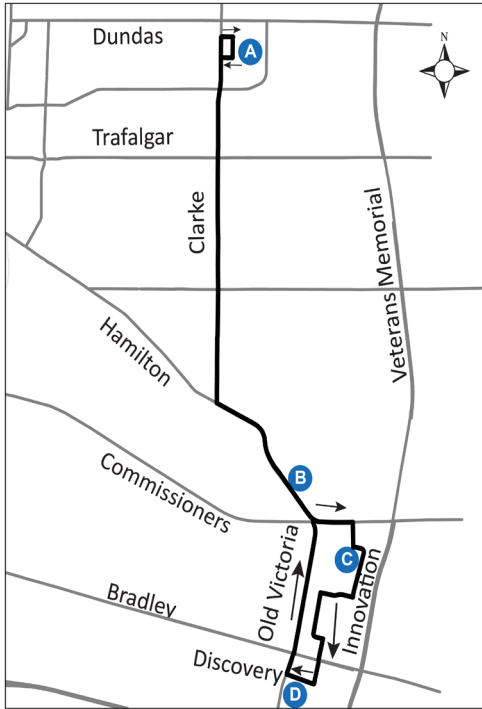

38 ARGYLE MALL - INNOVATION PARK

A	Map Legend
Timepoint	
Shopping Centre	Effective: December 31st, 2024
Route Direction	

519-451-1347
www.londontransit.ca

38 ARGYLE MALL - INNOVATION PARK

A	Map Legend
Timepoint	
Shopping Centre	Effective: December 31st, 2024
Route Direction	

519-451-1347
www.londontransit.ca

ROUTE 38 - NEW YEARS EVE

use realtime.londontransit.ca for up-to-date arrivals

SOUTHBOUND			NORTHBOUND		
Argyle Mall	Hamilton at Oriole	2860 Innovation	Discovery west of Dr Oetker	Hamilton at Oriole	Argyle Mall
A	B	C	D	B	A
LVS					ARR
6:32	6:41	6:45	6:50	6:55	7:04
7:12	7:21	7:25	7:30	7:35	7:44
7:52	8:01	8:05	8:10	8:15	8:24
8:32	8:41	8:45	8:50*	To Garage	
1:30	1:39	1:43	1:48	1:53	2:02
2:10	2:19	2:23	2:28	2:33	2:42
2:50	2:59	3:03	3:08	3:13	3:22
3:30	3:39	3:43	3:48	3:53	4:02
4:10	4:19	4:23	4:28	4:33	4:42
4:50	4:59	5:03	5:08	5:13	5:22
5:30	5:39	5:43	5:48	5:53	6:02
6:10	6:19	6:23	6:28	6:33	6:42*
10:32	10:41	10:45	10:50	10:55	11:04
11:12	11:21	11:25	11:30	11:35	11:44