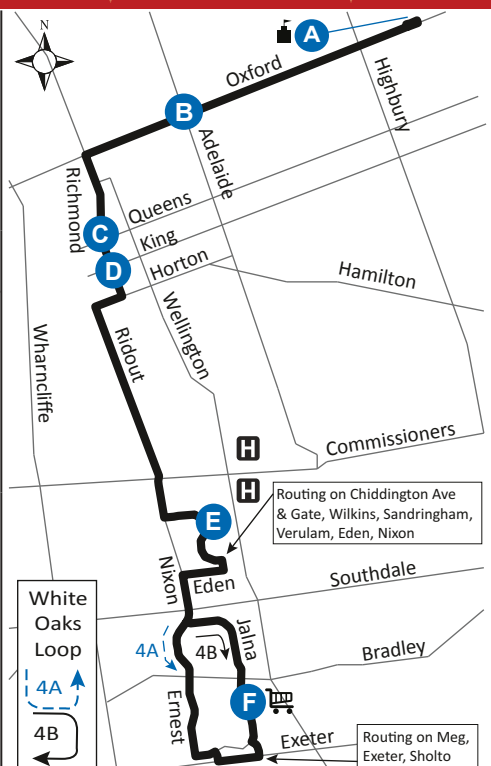

4

FANSHAWE COLLEGE - WHITE OAKS MALL

Map Legend
 A Timepoint
 H Hospital
 Shopping Centre
 Service Notes
 College/ University
 Effective: December 25th, 2024
 Route Direction

4

FANSHAWE COLLEGE - WHITE OAKS MALL

Map Legend
 A Timepoint
 H Hospital
 Shopping Centre
 Service Notes
 College/ University
 Effective: December 25th, 2024
 Route Direction

519-451-1347
 www.londontransit.ca

519-451-1347
 www.londontransit.ca

LEGEND

+	Route Change	*	Bus into Garage
0:00	Bus goes into service at Southdale and Ernest, 6 minutes earlier for 4A routing		

use realtime.londontransit.ca for up-to-date arrivals

ROUTE 4 - BOXING DAY

SOUTHBOUND							NORTHBOUND					
Fanshawe College	Oxford at Adelaide	Richmond at Queens	Richmond at King	Wilkins at Chiddington	White Oaks Loop	White Oaks Mall	White Oaks Mall	Sandringham at Verulam	Richmond at King	Richmond at Queens	Oxford at Adelaide	Fanshawe College
A	B	C	D	E		F	F	E	D	C	B	A
LVS			LVS			ARR	LVS			LVS		ARR
4:44	4:52	5:00	5:01	5:12	A	5:25	5:31	5:38	5:50	5:52	5:59	6:07
5:14	5:22	5:30	5:31	5:42	B	5:51	5:57	6:08	6:20	6:22	6:29	6:37
5:44	5:52	6:00	6:01	6:12	A	6:25	6:31	6:38	6:50	6:52	6:59	7:07
6:16	6:24	6:32	6:33	6:44	B	6:53	6:57	7:08	7:20	7:22	7:29	7:37
6:46	6:54	7:02	7:03	7:14	A	7:27	7:29	7:36	7:48	7:50	7:57	8:05
7:16	7:24	7:32	7:33	7:44	B	7:53	7:57	8:08	8:20	8:22	8:29	8:37
7:46	7:54	8:02	8:03	8:14	A	8:27	8:31	8:38	8:50	8:52	8:59	9:07
8:16	8:24	8:32	8:33	8:44	B	8:53	8:59	9:10	9:22	9:24	9:31	9:39
8:46	8:54	9:02	9:03	9:14	A	9:27	9:31	9:38	9:50	9:52	9:59	10:07
9:16	9:24	9:32	9:33	9:44	B	9:53	9:58	10:09	10:20	10:22	10:29	10:36
9:46	9:54	10:02	10:03	10:14	A	10:26	10:38	10:45	10:56	11:00	11:07	11:14*
10:12	10:20	10:28	10:29	10:40	B	10:48	10:48*	To Garage				
10:41	10:49	10:57	11:00	11:10	A	11:21	11:21*	To Garage				