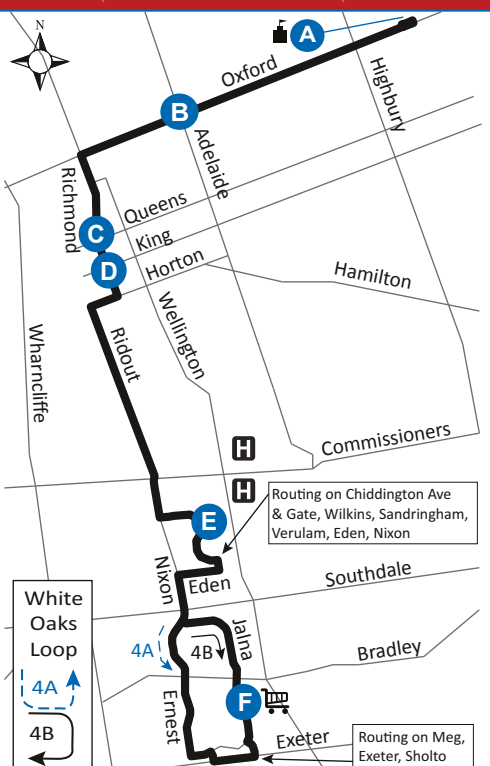

4

FANSHAWE COLLEGE - WHITE OAKS MALL

Map Legend
 A Timepoint
 H Hospital
 Shopping Centre
 Service Notes
 College/ University
 Effective: December 25th, 2024
 Route Direction

4

FANSHAWE COLLEGE - WHITE OAKS MALL

Map Legend
 A Timepoint
 H Hospital
 Shopping Centre
 Service Notes
 College/ University
 Effective: December 25th, 2024
 Route Direction

519-451-1347
 www.londontransit.ca

519-451-1347
 www.londontransit.ca

LEGEND

+	Route Change	*	Bus into Garage
0:00	Bus goes into service at Southdale and Ernest, 6 minutes earlier for 4A routing		

use realtime.londontransit.ca for up-to-date arrivals

ROUTE 4 - BOXING DAY

SOUTHBOUND							NORTHBOUND					
Fanshawe College	Oxford at Adelaide	Richmond at Queens	Richmond at King	Wilkins at Chiddington	White Oaks Loop	White Oaks Mall	White Oaks Mall	Sandringham at Verulam	Richmond at King	Richmond at Queens	Oxford at Adelaide	Fanshawe College
A	B	C	D	E		F	F	E	D	C	B	A
LVS			LVS			ARR	LVS			LVS		ARR
4:44	4:52	5:00	5:01	5:12	A	5:25	5:31	5:38	5:50	5:52	5:59	6:07
5:14	5:22	5:30	5:31	5:42	B	5:51	5:57	6:08	6:20	6:22	6:29	6:37
5:44	5:52	6:00	6:01	6:12	A	6:25	6:31	6:38	6:50	6:52	6:59	7:07
6:16	6:24	6:32	6:33	6:44	B	6:53	6:57	7:08	7:20	7:22	7:29	7:37
6:46	6:54	7:02	7:03	7:14	A	7:27	7:29	7:36	7:48	7:50	7:57	8:05
7:16	7:24	7:32	7:33	7:44	B	7:53	7:57	8:08	8:20	8:22	8:29	8:37
7:46	7:54	8:02	8:03	8:14	A	8:27	8:31	8:38	8:50	8:52	8:59	9:07
8:16	8:24	8:32	8:33	8:44	B	8:53	8:59	9:10	9:22	9:24	9:31	9:39
8:46	8:54	9:02	9:03	9:14	A	9:27	9:31	9:38	9:50	9:52	9:59	10:07
9:16	9:24	9:32	9:33	9:44	B	9:53	9:58	10:09	10:20	10:22	10:29	10:36
9:46	9:54	10:02	10:03	10:14	A	10:26	10:38	10:45	10:56	11:00	11:07	11:14*
10:12	10:20	10:28	10:29	10:40	B	10:48	10:48*	To Garage				
10:41	10:49	10:57	11:00	11:10	A	11:21	11:21*	To Garage				