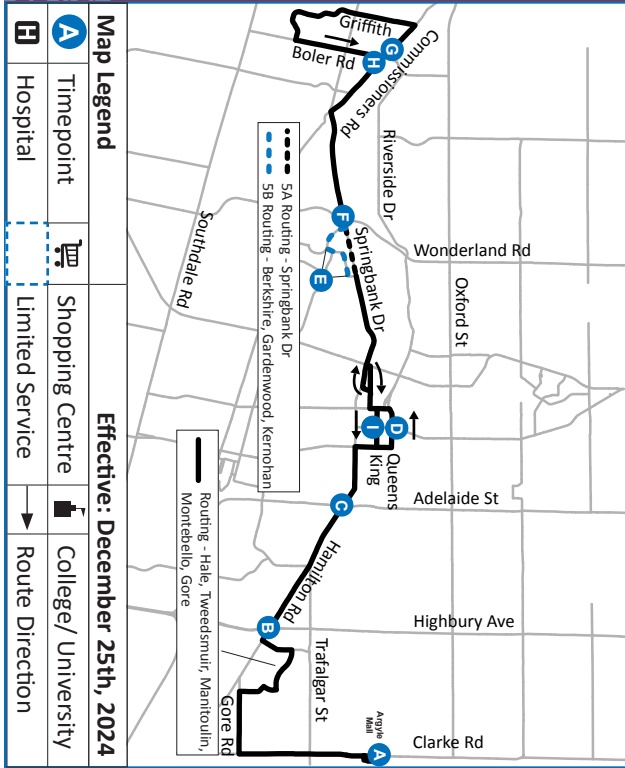

BYRON - ARGYLE MALL

519-451-1347
www.londontransit.ca

ROUTE 5 - CHRISTMAS DAY

WESTBOUND						EASTBOUND							
Argyle Mall	Hamilton at Highbury	Hamilton at Adelaide	Queens at Richmond	Springbank at Wonderland	Commissioners at Halls Mills	Commissioners at Halls Mills	Commissioners at Boler	Commissioners at Boler	Springbank at Wonderland	King at Richmond	Hamilton at Adelaide	Hamilton at Highbury	Argyle Mall
A	B	C	D	F	G	G	H	H	F	I	C	B	A
LVS			LVS			ARR	LVS	ARR	LVS			LVS	
-	-	-	8:12	8:22	8:27	8:29	8:40	8:40	8:46	8:57	9:04	9:11	9:23+
8:29	8:41	8:49	8:56	9:06	9:12	9:16	9:27	9:27	9:33	9:44	9:51	9:58	10:10+
9:13	9:27	9:35	9:43	9:53	9:59	10:03	10:14	10:14	10:20	10:31	10:38	10:45	10:57+
10:00	10:14	10:22	10:30	10:40	10:46	10:50	11:01	11:01	11:07	11:18	11:25	11:32	11:44+
10:47	11:01	11:09	11:17	11:27	11:33	11:36	11:47	11:47	11:53	12:05	12:12	12:19	12:33+
11:34	11:48	11:56	12:04	12:15	12:21	12:21	12:32	12:34	12:40	12:52	12:59	1:06	1:20+
12:21	12:35	12:43	12:51	1:02	1:08	1:08	1:19	1:21	1:27	1:39	1:46	1:53	2:07+
1:08	1:22	1:30	1:38	1:49	1:55	1:55	2:06	2:08	2:14	2:26	2:33	2:40	2:54+
1:55	2:09	2:17	2:25	2:36	2:42	2:42	2:53	2:55	3:01	3:13	3:20	3:27	3:41+
2:42	2:56	3:04	3:12	3:23	3:29	3:29	3:40	3:42	3:48	4:00	4:07	4:14	4:28+
3:29	3:43	3:51	3:59	4:10	4:16	4:16	4:27	4:29	4:35	4:47	4:54	5:01	5:14+
4:16	4:30	4:38	4:46	4:57	5:03	5:03	5:14	5:18	5:24	5:34	5:41	5:48	6:01+
5:04	5:18	5:26	5:33	5:44	5:49	5:49	6:00	6:05	6:11	6:21	6:28	6:35	6:48
5:51	6:05	6:13	6:20	6:31	6:36	6:36	6:47	7:05	7:11	7:21	7:28	7:35	7:48
6:51	7:05	7:13	7:20	7:31	7:36	7:36	7:47	8:05	8:11	8:21	8:28	8:35	8:48
7:51	8:05	8:13	8:20	8:31	8:36	8:36	8:47	9:00	9:06	9:16	9:23	9:30	9:43
8:51	9:05	9:13	9:20	9:31	9:36	9:36	9:46	10:06	10:12	10:21	10:26	10:32	10:43*
9:45	9:59	10:06	10:13	10:23	10:28	10:28	10:38	10:38	10:44	11:00	11:05	11:11	11:22*
10:27	10:39	10:46	11:00	11:10	11:15	11:15	11:25	11:25	11:31*	To Garage			

ROUTE 5 - BOXING DAY

WESTBOUND						EASTBOUND							
Argyle Mall	Hamilton at Highbury	Hamilton at Adelaide	Queens at Richmond	Springbank at Wonderland	Commissioners at Halls Mills	Commissioners at Halls Mills	Commissioners at Boler	Commissioners at Boler	Springbank at Wonderland	King at Richmond	Hamilton at Adelaide	Hamilton at Highbury	Argyle Mall
A	B	C	D	F	G	G	H	H	F	I	C	B	A
LVS			LVS		ARR	LVS	ARR	LVS		LVS		LVS	ARR
-	-	-	8:12	8:22	8:27	8:29	8:40	8:40	8:46	8:57	9:04	9:11	9:23+
8:29	8:41	8:49	8:56	9:06	9:12	9:16	9:27	9:27	9:33	9:44	9:51	9:58	10:10+
9:13	9:27	9:35	9:43	9:53	9:59	10:03	10:14	10:14	10:20	10:31	10:38	10:45	10:57+
10:00	10:14	10:22	10:30	10:40	10:46	10:50	11:01	11:01	11:07	11:18	11:25	11:32	11:44*
10:47	11:01	11:09	11:17	11:27	11:33	11:36	11:47	11:47	11:53	12:05	12:12	12:19	12:33+

LEGEND	
+	Route Change
*	Bus into Garage

use realtime.londontransit.ca for up-to-date arrivals