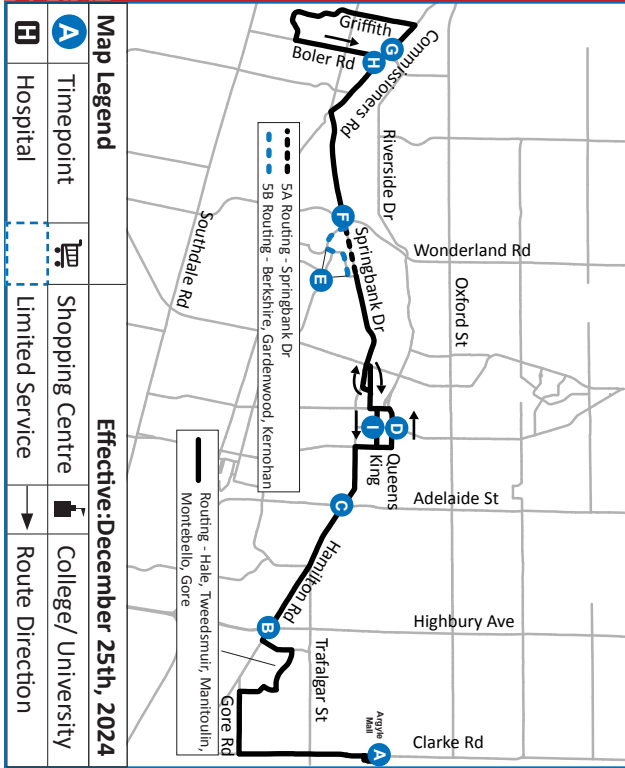

5

BYRON - ARGYLE MALL

519-451-1347
www.londontransit.ca

5