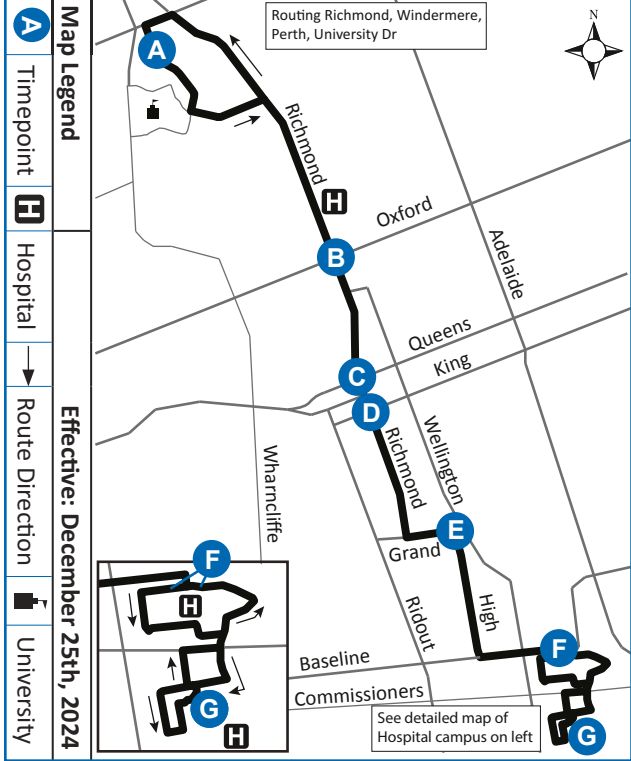

6 UNIVERSITY HOSPITAL - PARKWOOD INSTITUTE

519-451-1347
www.londontransit.ca

6 UNIVERSITY HOSPITAL - PARKWOOD INSTITUTE

519-451-1347
www.londontransit.ca

ROUTE 6 - CHRISTMAS DAY

SOUTHBOUND							NORTHBOUND						
University Hospital	Richmond at Oxford	Richmond at Queens	Richmond at King	High at Grand	Victoria Hospital Zone B	Parkwood Hospital	Parkwood Hospital	Victoria Hospital Zone E	High at Grand	Richmond at King	Richmond at Queens	Richmond at Oxford	University Hospital
A	B	C	D	E	F	G	G	F	E	D	C	B	A
LVS			LVS			ARR	LVS				LVS		ARR
-	-	-	-	-	-	-	-	-	-	-	8:47	8:54	9:02
-	-	-	-	-	-	-	-	-	-	-	9:15	9:22	9:30
9:02	9:11	9:15	9:16	9:21	9:26	9:33	9:36	9:39	9:45	9:50	9:52	9:57	10:05
9:35	9:44	9:48	9:49	9:54	9:59	10:06	10:11	10:14	10:20	10:25	10:27	10:32	10:40
10:10	10:19	10:23	10:24	10:29	10:34	10:41	10:46	10:49	10:55	11:00	11:02	11:07	11:15
10:45	10:54	10:58	10:59	11:04	11:09	11:16	11:21	11:24	11:30	11:35	11:37	11:42	11:50
-	-	-	-	-	-	-	-	-	-	-	12:07	12:12	12:20
11:23	11:32	11:36	11:37	11:42	11:47	11:54	12:06	12:09	12:16	12:21	12:23	12:28	12:35
12:01	12:10	12:14	12:16	12:21	12:26	12:32	12:40	12:43	12:50	12:55	12:57	1:02	1:09
12:26	12:35	12:39	12:41	12:46	12:51	12:57	1:05	1:08	1:15	1:20	1:22	1:27	1:34
12:51	1:00	1:04	1:06	1:11	1:16	1:22	1:30	1:33	1:40	1:45	1:47	1:52	1:59
1:16	1:25	1:29	1:31	1:36	1:41	1:47	1:55	1:58	2:05	2:10	2:12	2:17	2:24
1:41	1:50	1:54	1:56	2:01	2:06	2:12	2:20	2:23	2:30	2:35	2:37	2:42	2:49
2:06	2:15	2:19	2:21	2:26	2:31	2:37	2:45	2:48	2:55	3:00	3:02	3:07	3:14
2:31	2:40	2:44	2:46	2:51	2:56	3:02	3:10	3:13	3:20	3:25	3:27	3:32	3:39
2:56	3:05	3:09	3:11	3:16	3:21	3:27	3:35	3:38	3:45	3:50	3:52	3:57	4:04
3:21	3:30	3:34	3:36	3:41	3:46	3:52	4:00	4:03	4:10	4:15	4:17	4:22	4:29
3:46	3:55	3:59	4:01	4:06	4:11	4:17	4:25	4:28	4:35	4:40	4:42	4:47	4:54
4:11	4:20	4:24	4:26	4:31	4:36	4:42	4:50	4:53	5:00	5:05	5:07	5:12	5:19
4:36	4:45	4:49	4:51	4:56	5:01	5:07	5:15	5:18	5:25	5:31	5:33	5:38	5:44
5:06	5:15	5:19	5:20	5:25	5:30	5:37	5:38	5:41	5:48	5:54	5:56	6:01	6:07
5:31	5:40	5:44	5:45	5:50	5:55	6:02	6:03	6:06	6:13	6:19	6:21	6:26	6:32
5:44	5:53	5:57*	To Garage										
6:08	6:17	6:21	6:22	6:27	6:32	6:39	6:40	6:43	6:50	6:56	6:58	7:03	7:09
6:40	6:49	6:53	6:54	6:59	7:04	7:11	7:15	7:18	7:25	7:31	7:33	7:38	7:44
7:15	7:24	7:28	7:29	7:34	7:39	7:46	7:50	7:53	8:00	8:06	8:08	8:13	8:19
7:50	7:59	8:03	8:04	8:09	8:14	8:21	8:25	8:28	8:35	8:41	8:43	8:48	8:54
8:25	8:34	8:38	8:39	8:44	8:49	8:56	9:00	9:03	9:10	9:16	9:18	9:23	9:29
9:00	9:09	9:13	9:14	9:19	9:24	9:31	9:35	9:38	9:45	9:51	9:53	9:58	10:04
9:35	9:44	9:48	9:49	9:54	9:59	10:06	10:08	10:11	10:17	10:23	10:26	10:31	10:37
10:10	10:18	10:22	10:23	10:28	10:32	10:38	10:40	10:43	10:49	10:55	11:00	11:05	11:11
10:45	10:53	10:57	11:00	11:05	11:09	11:15*	To Garage						
11:18	11:26	11:30*	To Garage										