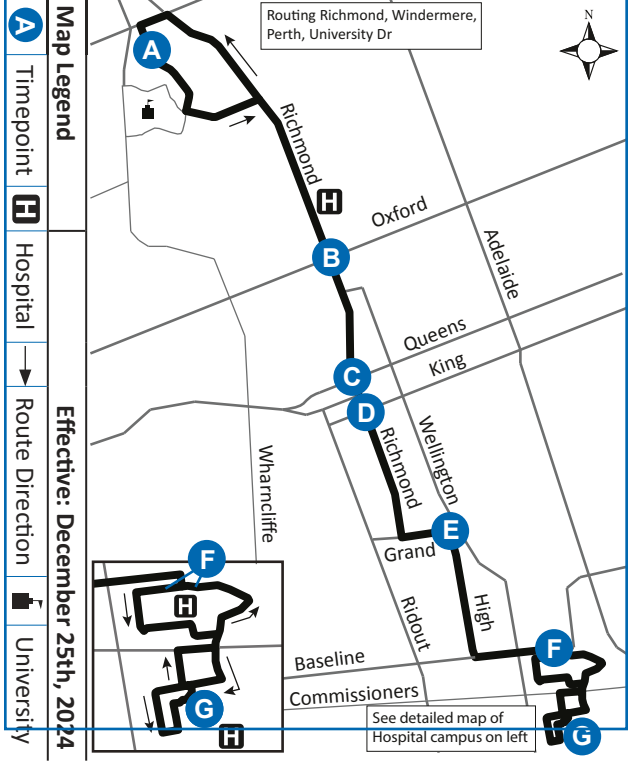

6 UNIVERSITY HOSPITAL - PARKWOOD INSTITUTE

519-451-1347
www.londontransit.ca

6 UNIVERSITY HOSPITAL - PARKWOOD INSTITUTE

519-451-1347
www.londontransit.ca

ROUTE 6 - CHRISTMAS DAY

SOUTHBOUND							NORTHBOUND						
University Hospital	Richmond at Oxford	Richmond at Queens	Richmond at King	High at Grand	Victoria Hospital Zone B	Parkwood Hospital	Parkwood Hospital	Victoria Hospital Zone E	High at Grand	Richmond at King	Richmond at Queens	Richmond at Oxford	University Hospital
A	B	C	D	E	F	G	G	F	E	D	C	B	A
LVS			LVS			ARR	LVS				LVS		ARR
-	-	-	-	-	-	-	-	-	-	-	8:47	8:54	9:02
-	-	-	-	-	-	-	-	-	-	-	9:15	9:22	9:30
9:02	9:11	9:15	9:16	9:21	9:26	9:33	9:36	9:39	9:45	9:50	9:52	9:57	10:05
9:35	9:44	9:48	9:49	9:54	9:59	10:06	10:11	10:14	10:20	10:25	10:27	10:32	10:40
10:10	10:19	10:23	10:24	10:29	10:34	10:41	10:46	10:49	10:55	11:00	11:02	11:07	11:15
10:45	10:54	10:58	10:59	11:04	11:09	11:16	11:21	11:24	11:30	11:35	11:37	11:42	11:50
-	-	-	-	-	-	-	-	-	-	-	12:07	12:12	12:20
11:23	11:32	11:36	11:37	11:42	11:47	11:54	12:06	12:09	12:16	12:21	12:23	12:28	12:35
12:01	12:10	12:14	12:16	12:21	12:26	12:32	12:40	12:43	12:50	12:55	12:57	1:02	1:09
12:26	12:35	12:39	12:41	12:46	12:51	12:57	1:05	1:08	1:15	1:20	1:22	1:27	1:34
12:51	1:00	1:04	1:06	1:11	1:16	1:22	1:30	1:33	1:40	1:45	1:47	1:52	1:59
1:16	1:25	1:29	1:31	1:36	1:41	1:47	1:55	1:58	2:05	2:10	2:12	2:17	2:24
1:41	1:50	1:54	1:56	2:01	2:06	2:12	2:20	2:23	2:30	2:35	2:37	2:42	2:49
2:06	2:15	2:19	2:21	2:26	2:31	2:37	2:45	2:48	2:55	3:00	3:02	3:07	3:14
2:31	2:40	2:44	2:46	2:51	2:56	3:02	3:10	3:13	3:20	3:25	3:27	3:32	3:39
2:56	3:05	3:09	3:11	3:16	3:21	3:27	3:35	3:38	3:45	3:50	3:52	3:57	4:04
3:21	3:30	3:34	3:36	3:41	3:46	3:52	4:00	4:03	4:10	4:15	4:17	4:22	4:29
3:46	3:55	3:59	4:01	4:06	4:11	4:17	4:25	4:28	4:35	4:40	4:42	4:47	4:54
4:11	4:20	4:24	4:26	4:31	4:36	4:42	4:50	4:53	5:00	5:05	5:07	5:12	5:19
4:36	4:45	4:49	4:51	4:56	5:01	5:07	5:15	5:18	5:25	5:31	5:33	5:38	5:44
5:06	5:15	5:19	5:20	5:25	5:30	5:37	5:38	5:41	5:48	5:54	5:56	6:01	6:07
5:31	5:40	5:44	5:45	5:50	5:55	6:02	6:03	6:06	6:13	6:19	6:21	6:26	6:32
5:44	5:53	5:57*	To Garage										
6:08	6:17	6:21	6:22	6:27	6:32	6:39	6:40	6:43	6:50	6:56	6:58	7:03	7:09
6:40	6:49	6:53	6:54	6:59	7:04	7:11	7:15	7:18	7:25	7:31	7:33	7:38	7:44
7:15	7:24	7:28	7:29	7:34	7:39	7:46	7:50	7:53	8:00	8:06	8:08	8:13	8:19
7:50	7:59	8:03	8:04	8:09	8:14	8:21	8:25	8:28	8:35	8:41	8:43	8:48	8:54
8:25	8:34	8:38	8:39	8:44	8:49	8:56	9:00	9:03	9:10	9:16	9:18	9:23	9:29
9:00	9:09	9:13	9:14	9:19	9:24	9:31	9:35	9:38	9:45	9:51	9:53	9:58	10:04
9:35	9:44	9:48	9:49	9:54	9:59	10:06	10:08	10:11	10:17	10:23	10:26	10:31	10:37
10:10	10:18	10:22	10:23	10:28	10:32	10:38	10:40	10:43	10:49	10:55	11:00	11:05	11:11
10:45	10:53	10:57	11:00	11:05	11:09	11:15*	To Garage						
11:18	11:26	11:30*	To Garage										