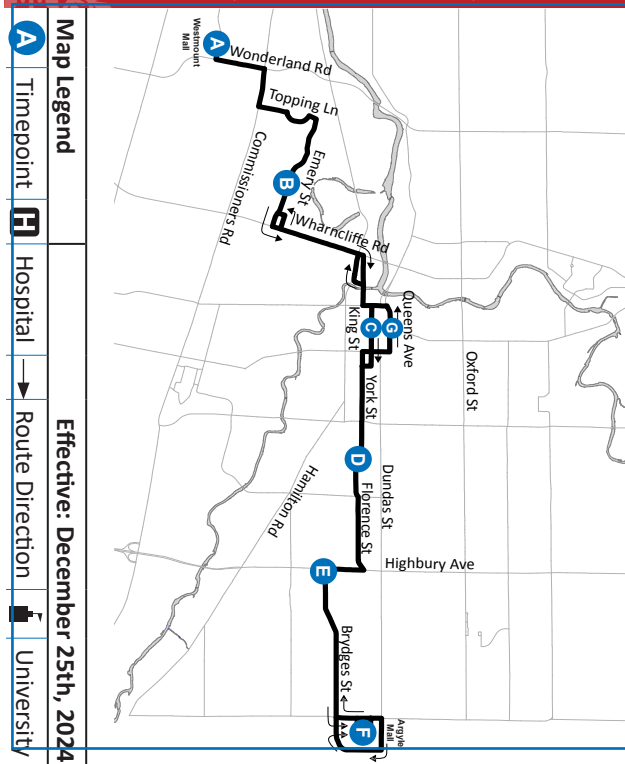

7 WESTMOUNT MALL - ARGYLE MALL

519-451-1347
www.londontransit.ca

519-451-1347
www.londontransit.ca

ROUTE 7 - CHRISTMAS DAY

EASTBOUND							WESTBOUND					
Westmount Mall	Emery at Phyllis	King at Richmond	York at Rectory	Brydges at Highbury	Argyle Mall	Argyle Mall	Argyle Mall	Brydges at Highbury	York at Rectory	Queens at Richmond	Emery at Phyllis	Westmount Mall
A	B	C	D	E	F	F	F	E	D	G	B	A
LVS		LVS			LVS	ARR	LVS			LVS		ARR
-	-	-	-	8:51	8:56	9:05	9:05	9:12	9:17	9:25	9:34	9:44
8:59	9:10	9:20	9:28	9:34	9:40	9:46	10:00	10:07	10:12	10:20	10:29	10:39
9:54	10:05	10:15	10:23	10:29	10:35	10:41	10:55	11:02	11:07	11:15	11:24	11:34
10:48	10:59	11:10	11:18	11:24	11:30	11:36	11:44	11:51	11:57	12:05	12:15	12:26
11:43	11:54	12:05	12:13	12:19	12:25	12:31	12:39	12:46	12:52	1:00	1:10	1:21
12:38	12:49	1:00	1:08	1:14	1:20	1:26	1:34	1:41	1:47	1:55	2:05	2:16
1:38	1:49	2:00	2:08	2:14	2:20	2:26	2:34	2:41	2:47	2:55	3:05	3:16
2:33	2:44	2:55	3:03	3:09	3:15	3:21	3:29	3:36	3:42	3:50	4:00	4:10
3:33	3:44	3:55	4:03	4:09	4:15	4:21	4:34	4:41	4:47	4:55	5:05	5:15
4:30	4:40	4:50	4:57	5:03	5:09	5:15	5:32	5:38	5:43	5:50	6:00	6:10
5:25	5:35	5:45	5:52	5:58	6:04	6:10	6:17	6:23	6:28	6:35	6:45	6:55
6:15	6:25	6:35	6:42	6:48	6:54	7:00	7:02	7:08	7:13	7:20	7:30	7:40
7:00	7:10	7:20	7:27	7:33	7:39	7:45	7:47	7:53	7:58	8:05	8:15	8:25
7:45	7:55	8:05	8:12	8:18	8:24	8:30	8:32	8:38	8:43	8:50	9:00	9:10
8:30	8:40	8:50	8:57	9:03	9:09	9:15	9:17	9:23	9:28	9:35	9:43	9:52
9:18	9:27	9:35	9:42	9:47	9:53	9:58	10:02	10:08	10:13	10:24	10:32	10:41
9:56	10:05	10:20	10:27	10:32	10:38	10:43	10:43	10:49	10:54	11:05	11:13	11:22*
10:56	11:05	11:20	11:27	11:32	11:38	11:43	11:43	11:49*	To Garage			

ROUTE 7 - BOXING DAY

EASTBOUND							WESTBOUND					
Westmount Mall	Emery at Phyllis	King at Richmond	York at Rectory	Brydges at Highbury	Argyle Mall	Argyle Mall	Argyle Mall	Brydges at Highbury	York at Rectory	Queens at Richmond	Emery at Phyllis	Westmount Mall
A	B	C	D	E	F	F	F	E	D	G	B	A
LVS		LVS			LVS	ARR	LVS			LVS		ARR
-	-	-	-	-	-	-	8:40	8:47	8:52	9:00	9:09	9:19
-	-	-	-	8:51	8:56	9:05	9:05	9:12	9:17	9:25	9:34	9:44
8:39	8:50	9:00	9:08	9:14	9:20	9:26	9:40	9:47	9:52	10:00	10:09	10:19
-	-	9:24	9:30	9:36	9:41	9:50	10:00	10:07	10:12	10:20	10:29	10:39
9:24	9:35	9:45	9:53	9:59	10:05	10:11	10:25	10:32	10:37	10:45	10:54	11:04
9:54	10:05	10:15	10:23	10:29	10:35	10:41	10:55	11:02	11:07	11:15	11:24	11:34
10:24	10:35	10:45	10:53	10:59	11:05	11:11	11:25	11:32	11:37	11:45	11:54	12:04
10:49	11:00	11:10	11:18	11:24	11:30	11:36	11:49	11:56	12:02	12:10	12:20	12:31
11:14	11:25	11:35	11:43	11:49	11:55	12:01	12:14	12:21	12:27	12:35	12:45	12:56

LEGEND

+	Route Change	*	Bus into Garage

use realtime.londontransit.ca for up-to-date arrivals