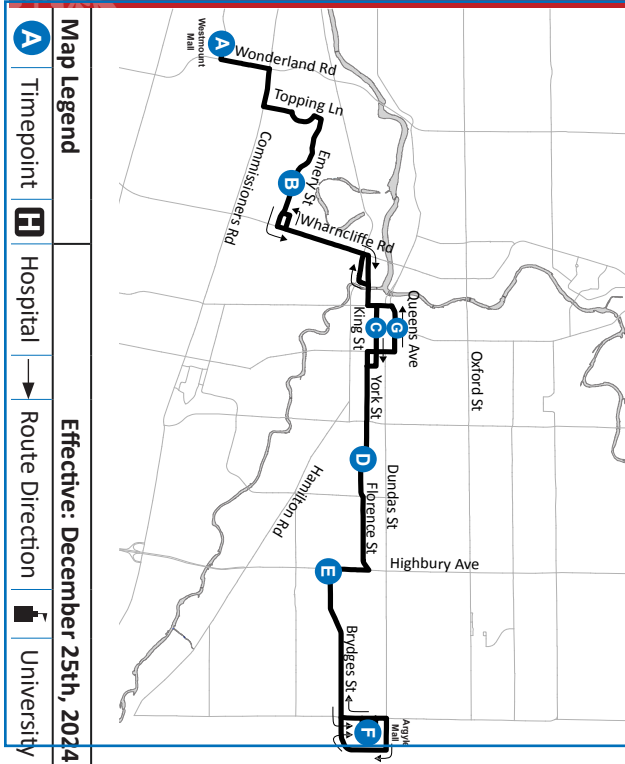

7 WESTMOUNT MALL - ARGYLE MALL