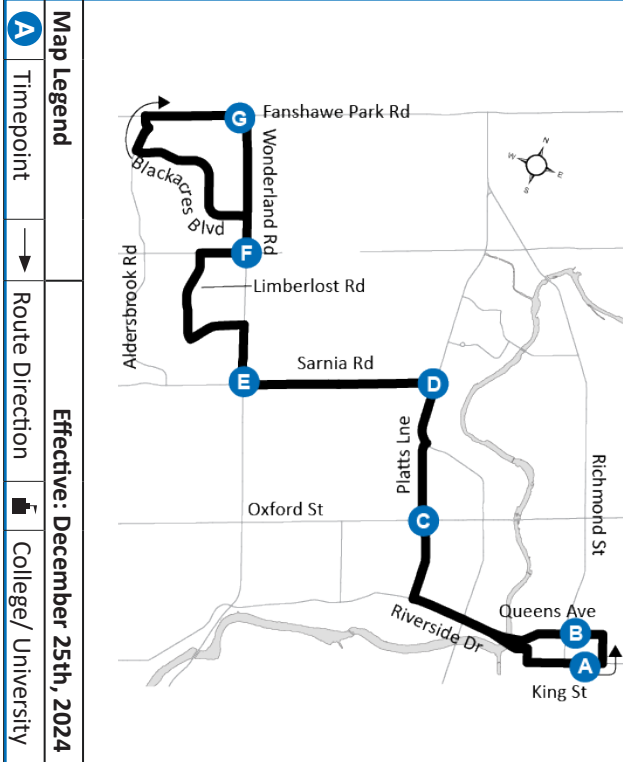

DOWNTOWN - WHITEHILLS

519-451-1347
www.londontransit.ca

ROUTE 9 - CHRISTMAS DAY

NORTHBOUND						SOUTHBOUND							
King at Clarence	Queens at Richmond	Platt's at Oxford	Sarnia at Western	Wonderland at Sarnia	Gainsborough at Wonderland	Fanshawe Park at Wonderland	Gainsborough at Wonderland	Gainsborough at Wonderland	Wonderland at Sarnia	Sarnia at Western	Platt's at Oxford	King at Clarence	
A	B	C	D	E	F	G	F	F	E	D	C	A	
LVS					LVS		ARR	LVS				ARR	
7:42	7:50	7:57	8:02	8:06	8:11	8:18	8:22	8:22	8:29	8:32	8:37	8:45	
8:17	8:25	8:32	8:37	8:41	8:46	8:54	8:58	9:00	9:07	9:10	9:15	9:26	
8:56	9:00	9:07	9:12	9:16	9:21	9:29	9:33	9:33	9:40	9:43	9:48	9:56	
9:27	9:31	9:38	9:43	9:47	9:54	10:02	10:06	10:06	10:13	10:16	10:21	10:29	
10:00	10:04	10:11	10:16	10:20	10:27	10:35	10:39	10:39	10:46	10:49	10:54	11:02	
10:33	10:37	10:44	10:49	10:53	11:00	11:08	11:12	11:12	11:19	11:22	11:27	11:35	
11:06	11:10	11:17	11:22	11:26	11:33	11:41	11:45	11:45	11:52	11:55	12:00	12:09	
-	12:04	12:11	12:17	12:22	12:27	12:35	12:39	12:42	12:49	12:52	12:57	1:06	
11:39	11:43	11:50	11:55	11:59	12:03	12:11	12:15	12:18	12:25	12:28	12:33	12:42	
12:23	12:27	12:34	12:40	12:45	12:50	12:58	1:02	1:05	1:12	1:15	1:20	1:29	
12:46	12:50	12:57	1:03	1:08	1:13	1:21	1:25	1:28	1:35	1:38	1:43	1:52	
1:09	1:13	1:20	1:26	1:31	1:36	1:44	1:48	1:51	1:58	2:01	2:06	2:15	
1:32	1:36	1:43	1:49	1:54	1:59	2:07	2:11	2:14	2:21	2:24	2:29	2:38	
1:55	1:59	2:06	2:12	2:17	2:22	2:30	2:34	2:37	2:44	2:47	2:52	3:01	
2:18	2:22	2:29	2:35	2:40	2:45	2:53	2:57	3:00	3:07	3:10	3:15	3:24	
2:41	2:45	2:52	2:58	3:03	3:08	3:16	3:20	3:23	3:30	3:33	3:38	3:47	
3:04	3:08	3:15	3:21	3:26	3:31	3:39	3:43	3:46	3:53	3:56	4:01	4:10	
3:27	3:31	3:38	3:44	3:49	3:54	4:02	4:06	4:09	4:16	4:19	4:24	4:33	
3:50	3:54	4:01	4:07	4:12	4:17	4:25	4:29	4:32	4:39	4:42	4:47	4:56	
4:13	4:17	4:24	4:30	4:35	4:40	4:48	4:52	4:55	5:02	5:05	5:10	5:18	
4:36	4:40	4:47	4:53	4:58	5:03	5:11	5:17	5:18	5:25	5:28	5:33	5:41	
5:00	5:03	5:09	5:14	5:19	5:24	5:32	5:40	5:41	5:48	5:51	5:56	6:04	
5:23	5:26	5:32	5:37	5:42	5:47	5:55	6:03	6:04	6:11	6:14	6:19	6:27*	
5:46	5:49	5:55	6:00	6:05	6:10	6:18	6:22	6:23	6:30	6:33	6:38	6:46	
6:16	6:19	6:25	6:30	6:35	6:40	6:48	6:52	6:53	7:00	7:03	7:08	7:16	
6:46	6:49	6:55	7:00	7:05	7:10	7:18	7:22	7:23	7:30	7:33	7:38	7:46	
7:16	7:19	7:25	7:30	7:35	7:40	7:48	7:52	7:53	8:00	8:03	8:08	8:16	
7:46	7:49	7:55	8:00	8:05	8:10	8:18	8:22	8:23	8:30	8:33	8:38	8:46	
8:16	8:19	8:25	8:30	8:35	8:40	8:48	8:52	8:53	9:00	9:03	9:08	9:16	
8:46	8:49	8:55	9:00	9:05	9:10	9:18	9:22	9:23	9:30	9:33	9:38	9:46	
9:16	9:19	9:25	9:30	9:35	9:40	9:48	9:52	9:53	10:00	10:03	10:08	10:15	
9:46	9:49	9:55	10:00	10:05	10:10	10:18	10:22	10:25	10:31	10:34	10:39	10:46	
10:16	10:19	10:25	10:29	10:34	10:39	10:47	10:51	10:54	11:00	11:03	11:08	11:15*	
10:46	11:00	11:06	11:10	11:15	11:20	11:28*	To Garage						

ROUTE 9 - BOXING DAY