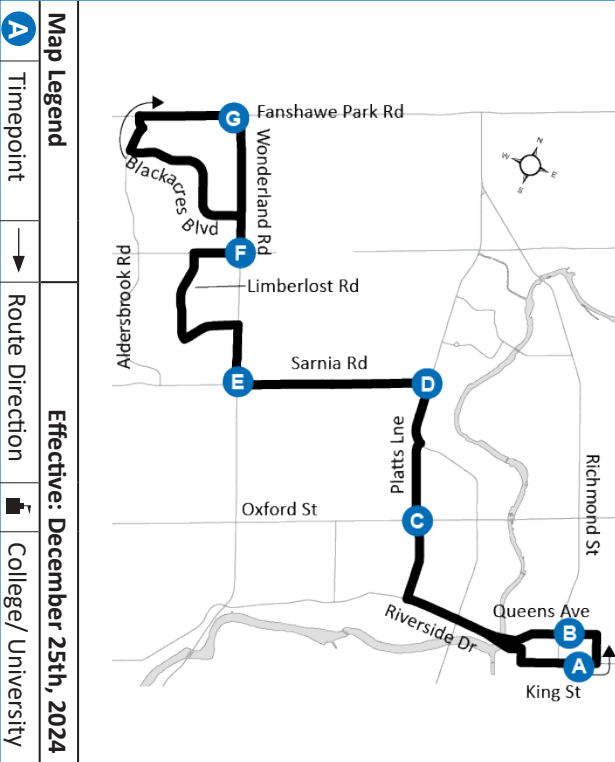

9

DOWNTOWN - WHITEHILLS

519-451-1347
www.londontransit.ca

9