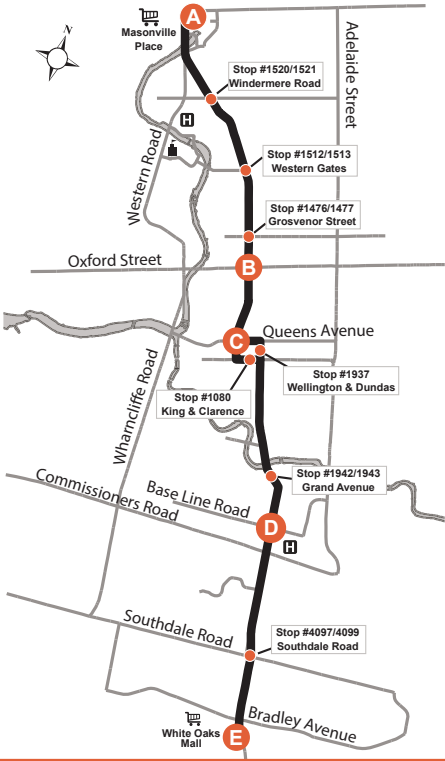

90

EXPRESS
MASONVILLE PLACE -
WHITE OAKS MALL

| | |
|------------------------|---------------------------------------|
| Map Legend | Effect ve: December 26th, 2024 |
| A Timepoint | H Shopping Centre |
| ● Stop Location | H Hospital |
| | 90 College/ University |
| | 90 Service Notes |

519-451-1347
www.londontransit.ca

90

EXPRESS
MASONVILLE PLACE -
WHITE OAKS MALL

| | |
|------------------------|---------------------------------------|
| Map Legend | Effect ve: December 26th, 2024 |
| A Timepoint | H Shopping Centre |
| ● Stop Location | H Hospital |
| | 90 College/ University |
| | 90 Service Notes |