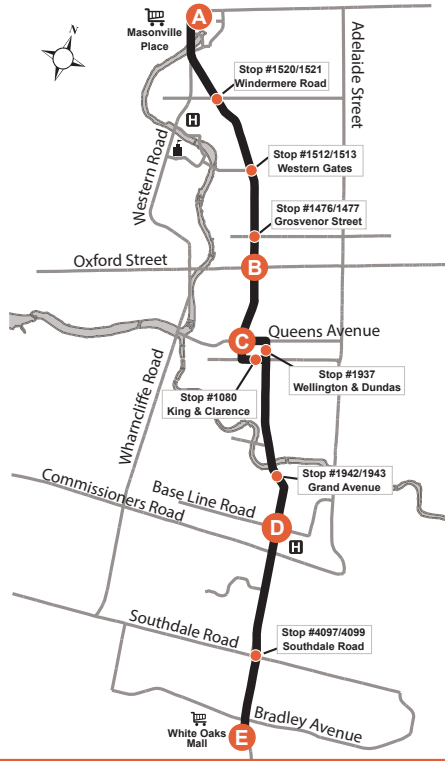

519-451-1347
www.londontransit.ca

90

EXPRESS
MASONVILLE PLACE -
WHITE OAKS MALL

| | |
|------------------------|---------------------------------------|
| Map Legend | Effect ve: December 26th, 2024 |
| A Timepoint | H Shopping Centre |
| ● Stop Location | H Hospital |
| | 90 College/ University |
| | 90 Service Notes |