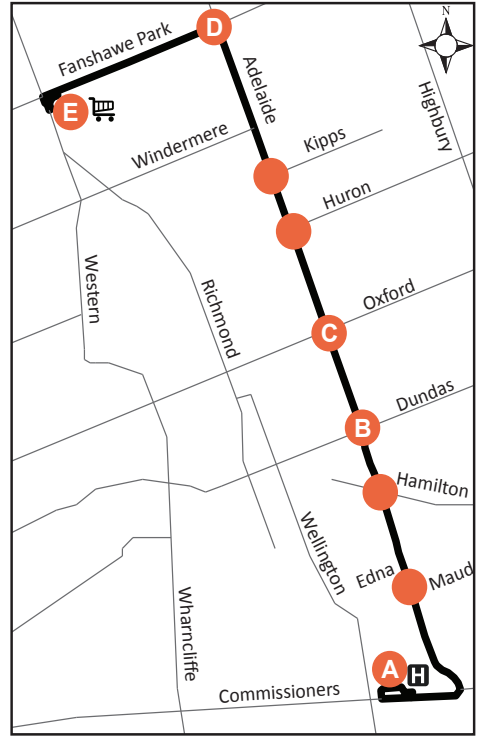

## EXPRESS MASONVILLE MALL - VICTORIA HOSPITAL

Map Legend	Effective: December 31st, 2024
<b>A</b> Timepoint	Shopping Centre
Stop Location	Hospital
<b>H</b>	College/ University
Route Direction	

519-451-1347  
www.londontransit.ca

use realtime.londontransit.ca for up-to-date arrivals

**ROUTE 92 - NEW YEARS EVE**

EASTBOUND							WESTBOUND		
Victoria Hospital Zone A	Dundas & Adelaide	Oxford & Adelaide	Fanshawe & Adelaide	Masonville Mall	Masonville Mall	Adelaide & Fanshawe	Oxford & Adelaide	Dundas & Adelaide	Victoria Hospital Zone A
A	B	C	D	E	E	D	C	B	A
LVS				ARR	LVS				ARR
3:24	3:35	3:38	3:48	3:52	3:59	4:04	4:13	4:17	4:27
3:49	4:00	4:03	4:13	4:17	4:24	4:29	4:38	4:42	4:54
4:14	4:25	4:29	4:40	4:44	4:49	4:54	5:03	5:07	5:19
4:39	4:50	4:54	5:05	5:09	5:14	5:19	5:28	5:32	5:44
5:04	5:15	5:19	5:30	5:34	5:39	5:44	5:53	5:57	6:09*
5:29	5:40	5:44	5:55	5:59	6:01	6:06	6:14	6:18	6:27
5:56	6:07	6:11	6:22	6:26	6:33	6:38	6:46	6:50	6:59
6:29	6:39	6:42	6:51	6:55	7:01	7:06	7:14	7:18	7:27*
7:10	7:20	7:23	7:32	7:36*	To Garage				