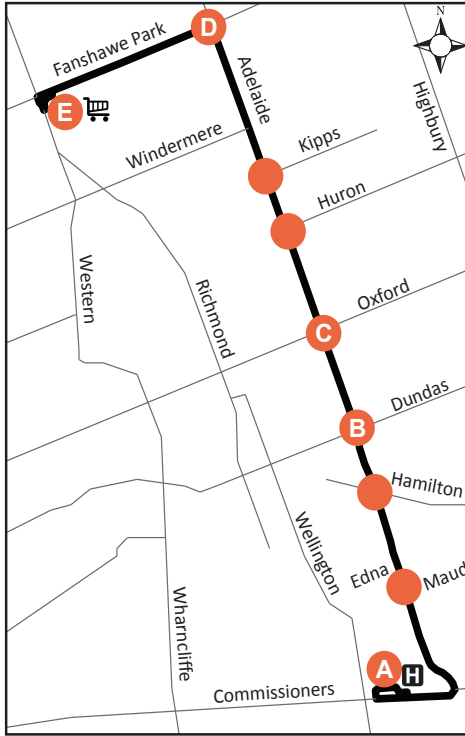

## EXPRESS MASONVILLE MALL - VICTORIA HOSPITAL

Map Legend	Effective: December 31st, 2024
<b>A</b> Timepoint	Shopping Centre
Stop Location	Hospital
<b>H</b>	College/ University
Route Direction	

519-451-1347  
www.londontransit.ca

use realtime.londontransit.ca for up-to-date arrivals

**ROUTE 92 - NEW YEARS EVE**

EASTBOUND							WESTBOUND		
Victoria Hospital Zone A	Dundas & Adelaide	Oxford & Adelaide	Fanshawe & Adelaide	Masonville Mall	Masonville Mall	Adelaide & Fanshawe	Oxford & Adelaide	Dundas & Adelaide	Victoria Hospital Zone A
A	B	C	D	E	E	D	C	B	A
LVS				ARR	LVS				ARR
3:24	3:35	3:38	3:48	3:52	3:59	4:04	4:13	4:17	4:27
3:49	4:00	4:03	4:13	4:17	4:24	4:29	4:38	4:42	4:54
4:14	4:25	4:29	4:40	4:44	4:49	4:54	5:03	5:07	5:19
4:39	4:50	4:54	5:05	5:09	5:14	5:19	5:28	5:32	5:44
5:04	5:15	5:19	5:30	5:34	5:39	5:44	5:53	5:57	6:09*
5:29	5:40	5:44	5:55	5:59	6:01	6:06	6:14	6:18	6:27
5:56	6:07	6:11	6:22	6:26	6:33	6:38	6:46	6:50	6:59
6:29	6:39	6:42	6:51	6:55	7:01	7:06	7:14	7:18	7:27*
7:10	7:20	7:23	7:32	7:36*	To Garage				