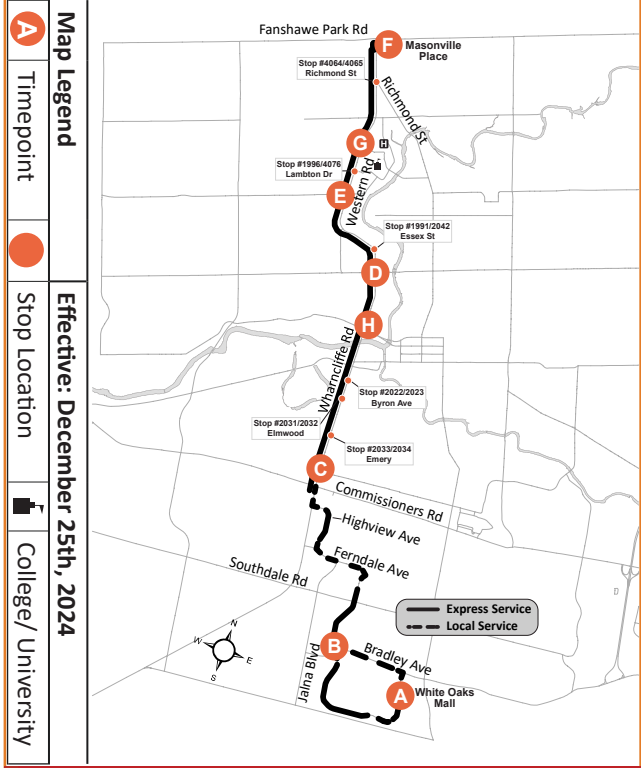

93

WHITE OAKS MALL - MASONVILLE PLACE

93

WHITE OAKS MALL - MASONVILLE PLACE

519-451-1347
www.londontransit.ca

519-451-1347
www.londontransit.ca

ROUTE 93 - CHRISTMAS DAY

NORTHBOUND						SOUTHBOUND						
White Oaks Mall	Jalna at Erica	Wharnccliffe at Base Line	Wharnccliffe at Oxford	Western at Phillip Aziz	Masonville Place	Masonville Place	Western at Elgin	Wharnccliffe at Oxford	Wharnccliffe at Wyatt	Wharnccliffe at Base Line	Jalna at Erica	White Oaks Mall
A	B	C	D	E	F	F	G	D	H	C	B	A
LVS					ARR	LVS						ARR
-	-	-	-	-	-	-	-	-	-	-	-	8:26
8:01	8:07	8:15	8:22	8:25	8:30	8:30	8:34	8:38	8:41	8:45	8:54	8:58
8:26	8:32	8:40	8:50	8:53	8:58	9:01	9:05	9:09	9:12	9:16	9:25	9:29
9:01	9:07	9:15	9:25	9:28	9:33	9:36	9:40	9:44	9:47	9:51	10:00	10:04
9:36	9:42	9:50	10:00	10:03	10:08	10:11	10:15	10:19	10:22	10:26	10:35	10:39
10:11	10:17	10:25	10:35	10:38	10:43	10:46	10:50	10:54	10:57	11:01	11:10	11:14
10:46	10:52	11:00	11:10	11:13	11:18	11:21	11:25	11:29	11:32	11:36	11:45	11:49
11:21	11:27	11:35	11:45	11:48	11:53	11:56	12:00	12:05	12:08	12:12	12:22	12:26
11:55	12:02	12:10	12:20	12:23	12:28	12:33	12:37	12:42	12:45	12:49	12:59	1:03
12:32	12:39	12:47	12:57	1:00	1:05	1:10	1:14	1:19	1:22	1:26	1:36	1:40
1:09	1:16	1:24	1:34	1:37	1:42	1:47	1:51	1:56	1:59	2:03	2:13	2:17
1:46	1:53	2:01	2:11	2:14	2:19	2:24	2:28	2:33	2:36	2:40	2:50	2:54
2:23	2:30	2:38	2:48	2:51	2:56	3:01	3:05	3:10	3:13	3:17	3:27	3:31
3:00	3:07	3:15	3:25	3:28	3:33+	To Route 13						
-	-	-	-	-	-	3:38	3:42	3:47	3:50	3:54	4:04	4:08
3:37	3:44	3:52	4:02	4:05	4:10+	To Route 13						
-	-	-	-	-	-	4:15	4:19	4:24	4:27	4:31	4:41	4:45
4:14	4:21	4:29	4:39	4:42	4:47	4:52	4:56	5:01	5:04	5:08	5:17	5:21
4:50	4:57	5:05	5:16	5:19	5:24	5:29	5:33	5:38	5:41	5:45	5:54	5:58
5:27	5:34	5:42	5:53	5:56	6:01	6:06	6:10	6:15	6:18	6:22	6:31	6:35
6:04	6:11	6:19	6:30	6:33	6:38	6:43	6:47	6:52	6:55	6:59	7:08	7:12
6:41	6:48	6:56	7:07	7:10	7:15	7:20	7:24	7:29	7:32	7:36	7:45	7:49
7:18	7:25	7:33	7:44	7:47	7:52	7:57	8:01	8:06	8:09	8:13	8:22	8:26
7:55	8:02	8:10	8:21	8:24	8:29	8:34	8:38	8:43	8:46	8:50	8:59	9:03
8:32	8:39	8:47	8:58	9:01	9:06	9:11	9:15	9:20	9:23	9:27	9:36	9:40
9:09	9:16	9:24	9:35	9:38	9:43	9:48	9:52	9:57	10:00	10:04	10:13	10:16
9:48	9:55	10:02	10:12	10:15	10:20	10:25	10:29	10:34	10:37	10:41	10:50	10:53
10:21	10:27	10:34	10:44	10:47	10:52*	To Garage						
10:53*	To Garage											

use realtime.londontransit.ca for up-to-date arrivals

LEGEND

*	Bus into Garage	+	Route Change
0:00	Bus goes into service at Bradley and Jalna 4min earlier