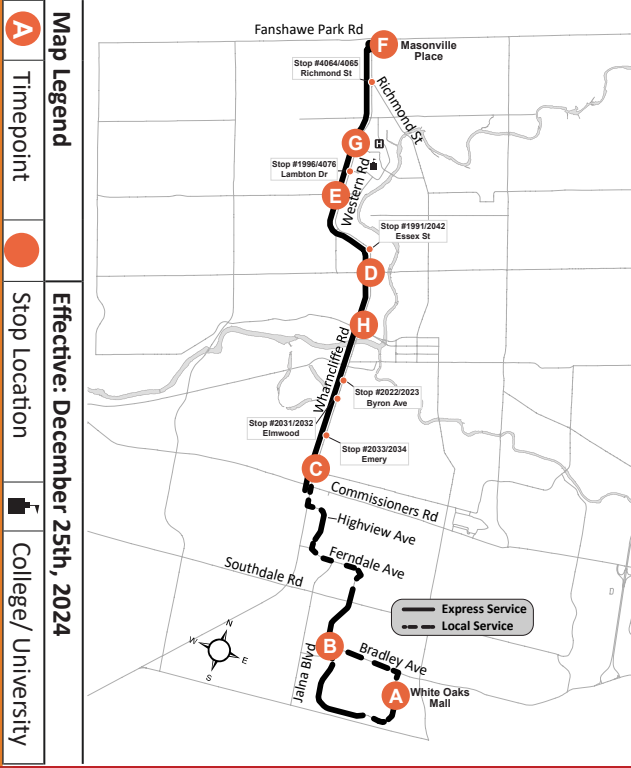

93

WHITE OAKS MALL - MASONVILLE PLACE

93

WHITE OAKS MALL - MASONVILLE PLACE

519-451-1347
www.londontransit.ca

519-451-1347
www.londontransit.ca

ROUTE 93 - CHRISTMAS DAY

NORTHBOUND						SOUTHBOUND						
White Oaks Mall	Jalna at Erica	Wharnccliffe at Base Line	Wharnccliffe at Oxford	Western at Phillip Aziz	Masonville Place	Masonville Place	Western at Elgin	Wharnccliffe at Oxford	Wharnccliffe at Wyatt	Wharnccliffe at Base Line	Jalna at Erica	White Oaks Mall
A	B	C	D	E	F	F	G	D	H	C	B	A
LVS					ARR	LVS						ARR
-	-	-	-	-	-	-	-	-	-	-	-	8:26
8:01	8:07	8:15	8:22	8:25	8:30	8:30	8:34	8:38	8:41	8:45	8:54	8:58
8:26	8:32	8:40	8:50	8:53	8:58	9:01	9:05	9:09	9:12	9:16	9:25	9:29
9:01	9:07	9:15	9:25	9:28	9:33	9:36	9:40	9:44	9:47	9:51	10:00	10:04
9:36	9:42	9:50	10:00	10:03	10:08	10:11	10:15	10:19	10:22	10:26	10:35	10:39
10:11	10:17	10:25	10:35	10:38	10:43	10:46	10:50	10:54	10:57	11:01	11:10	11:14
10:46	10:52	11:00	11:10	11:13	11:18	11:21	11:25	11:29	11:32	11:36	11:45	11:49
11:21	11:27	11:35	11:45	11:48	11:53	11:56	12:00	12:05	12:08	12:12	12:22	12:26
11:55	12:02	12:10	12:20	12:23	12:28	12:33	12:37	12:42	12:45	12:49	12:59	1:03
12:32	12:39	12:47	12:57	1:00	1:05	1:10	1:14	1:19	1:22	1:26	1:36	1:40
1:09	1:16	1:24	1:34	1:37	1:42	1:47	1:51	1:56	1:59	2:03	2:13	2:17
1:46	1:53	2:01	2:11	2:14	2:19	2:24	2:28	2:33	2:36	2:40	2:50	2:54
2:23	2:30	2:38	2:48	2:51	2:56	3:01	3:05	3:10	3:13	3:17	3:27	3:31
3:00	3:07	3:15	3:25	3:28	3:33+	To Route 13						
-	-	-	-	-	-	3:38	3:42	3:47	3:50	3:54	4:04	4:08
3:37	3:44	3:52	4:02	4:05	4:10+	To Route 13						
-	-	-	-	-	-	4:15	4:19	4:24	4:27	4:31	4:41	4:45
4:14	4:21	4:29	4:39	4:42	4:47	4:52	4:56	5:01	5:04	5:08	5:17	5:21
4:50	4:57	5:05	5:16	5:19	5:24	5:29	5:33	5:38	5:41	5:45	5:54	5:58
5:27	5:34	5:42	5:53	5:56	6:01	6:06	6:10	6:15	6:18	6:22	6:31	6:35
6:04	6:11	6:19	6:30	6:33	6:38	6:43	6:47	6:52	6:55	6:59	7:08	7:12
6:41	6:48	6:56	7:07	7:10	7:15	7:20	7:24	7:29	7:32	7:36	7:45	7:49
7:18	7:25	7:33	7:44	7:47	7:52	7:57	8:01	8:06	8:09	8:13	8:22	8:26
7:55	8:02	8:10	8:21	8:24	8:29	8:34	8:38	8:43	8:46	8:50	8:59	9:03
8:32	8:39	8:47	8:58	9:01	9:06	9:11	9:15	9:20	9:23	9:27	9:36	9:40
9:09	9:16	9:24	9:35	9:38	9:43	9:48	9:52	9:57	10:00	10:04	10:13	10:16
9:48	9:55	10:02	10:12	10:15	10:20	10:25	10:29	10:34	10:37	10:41	10:50	10:53
10:21	10:27	10:34	10:44	10:47	10:52*	To Garage						
10:53*	To Garage											

use realtime.londontransit.ca for up-to-date arrivals

LEGEND

*	Bus into Garage	+	Route Change
0:00	Bus goes into service at Bradley and Jalna 4min earlier