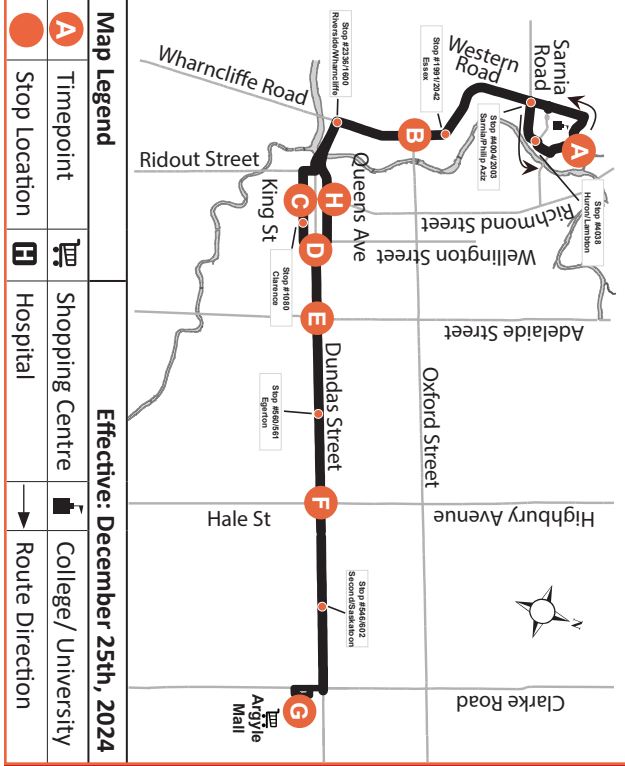

# 94 EXPRESS NATURAL SCIENCE - ARGYLE MALL

<b>Map Legend</b>	<b>Effective: December 25th, 2024</b>
<b>A</b> Timepoint	<b>H</b> Shopping Centre
<b>○</b> Stop Location	<b>H</b> Hospital
	<b>↓</b> College/ University
	<b>→</b> Route Direction

## ROUTE 94 - NEW YEARS EVE

EASTBOUND							WESTBOUND						
Natural Science	Wharncliffe at Oxford	King at Richmond	Dundas at Wellington	Dundas at Adelaide	Dundas at Highbury	Argyle Mall	Argyle Mall	Dundas at Highbury	Dundas at Adelaide	Dundas at Wellington	Queen at Richmond	Wharncliffe at Oxford	Natural Science
<b>A</b>	<b>B</b>	<b>C</b>	<b>D</b>	<b>E</b>	<b>F</b>	<b>G</b>	<b>G</b>	<b>F</b>	<b>E</b>	<b>D</b>	<b>H</b>	<b>B</b>	<b>A</b>
LVS						ARR	LVS						ARR
-	-	-	-	-	-	-	6:59	7:06	7:11	7:14	7:15	7:22	7:33
-	-	-	-	-	-	-	7:25	7:32	7:37	7:40	7:41	7:48	7:59
7:14	7:23	7:29	7:32	7:36	7:41	7:48	7:51	7:58	8:03	8:06	8:07	8:14	8:25
7:40	7:49	7:55	7:58	8:02	8:07	8:14	8:17	8:24	8:29	8:32	8:33	8:40	8:51
8:06	8:15	8:21	8:24	8:28	8:33	8:40	8:43	8:50	8:55	8:58	8:59	9:06	9:18
8:32	8:41	8:47	8:50	8:54	8:59	9:06	9:09	9:16	9:21	9:24	9:25	9:32	9:44
9:00	9:08	9:13	9:16	9:20	9:25	9:31	9:35	9:42	9:47	9:50	9:51	9:58	10:10*
9:26	9:34	9:39	9:42	9:46	9:51	9:57*	To Garage						
9:52	10:00	10:05	10:08	10:12	10:17	10:23*	To Garage						
No Service Until PM													