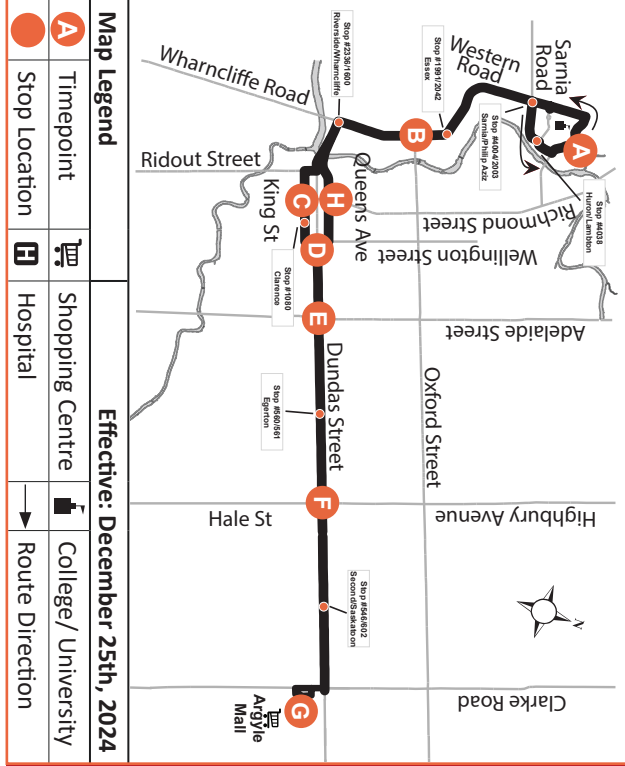

# 94 EXPRESS NATURAL SCIENCE - ARGYLE MALL

<b>Map Legend</b>	<b>Effective: December 25th, 2024</b>
<b>A</b> Timepoint	<b>H</b> Shopping Centre
<b>○</b> Stop Location	<b>H</b> Hospital
	<b>↓</b> College/ University
	<b>→</b> Route Direction

## ROUTE 94 - NEW YEARS EVE

EASTBOUND							WESTBOUND						
Natural Science	Wharncliffe at Oxford	King at Richmond	Dundas at Wellington	Dundas at Adelaide	Dundas at Highbury	Argyle Mall	Argyle Mall	Dundas at Highbury	Dundas at Adelaide	Dundas at Wellington	Queen at Richmond	Wharncliffe at Oxford	Natural Science
<b>A</b>	<b>B</b>	<b>C</b>	<b>D</b>	<b>E</b>	<b>F</b>	<b>G</b>	<b>G</b>	<b>F</b>	<b>E</b>	<b>D</b>	<b>H</b>	<b>B</b>	<b>A</b>
LVS						ARR	LVS						ARR
-	-	-	-	-	-	-	6:59	7:06	7:11	7:14	7:15	7:22	7:33
-	-	-	-	-	-	-	7:25	7:32	7:37	7:40	7:41	7:48	7:59
7:14	7:23	7:29	7:32	7:36	7:41	7:48	7:51	7:58	8:03	8:06	8:07	8:14	8:25
7:40	7:49	7:55	7:58	8:02	8:07	8:14	8:17	8:24	8:29	8:32	8:33	8:40	8:51
8:06	8:15	8:21	8:24	8:28	8:33	8:40	8:43	8:50	8:55	8:58	8:59	9:06	9:18
8:32	8:41	8:47	8:50	8:54	8:59	9:06	9:09	9:16	9:21	9:24	9:25	9:32	9:44
9:00	9:08	9:13	9:16	9:20	9:25	9:31	9:35	9:42	9:47	9:50	9:51	9:58	10:10*
9:26	9:34	9:39	9:42	9:46	9:51	9:57*	To Garage						
9:52	10:00	10:05	10:08	10:12	10:17	10:23*	To Garage						
No Service Until PM													