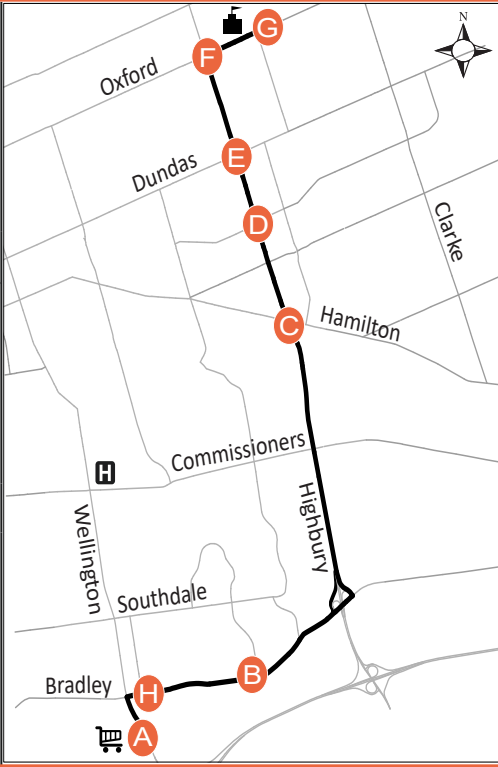

95

EXPRESS
WHITE OAKS MALL -
FANSHAWE COLLEGE

	Map Legend
	Timepoint
	Stop Location
	Shopping Centre
	Hospital
	College/ University
	Route Direction

Effective: December 31st, 2024

519-451-1347
www.londontransit.ca

95

EXPRESS
WHITE OAKS MALLS -
FANSHAWE COLLEGE

	Map Legend
	Timepoint
	Stop Location
	Shopping Centre
	Hospital
	College/ University
	Route Direction

Effective: December 31st, 2024

519-451-1347
www.londontransit.ca

LEGEND			
*	Bus into Garage	+	Route Change

SERVICE NOTES:
 Route 95 is a limited stop express route; we are unable to accommodate courtesy stops.
 Route 95 operates on weekday peak periods only, excluding holidays.

use realtime.londontransit.ca for up-to-date arrivals