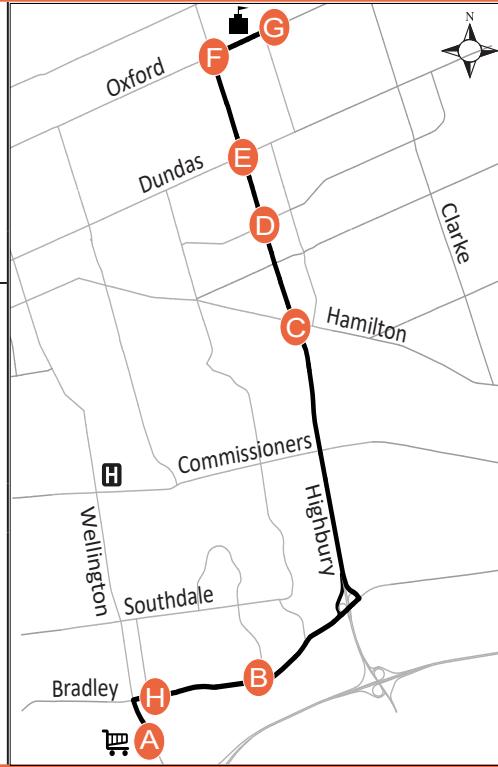

95

EXPRESS
WHITE OAKS MALL -
FANSHAWE COLLEGE

	Map Legend
	Timepoint
	Stop Location
	Shopping Centre
	Hospital
	College/ University
	Route Direction

Effective: December 31st, 2024

519-451-1347
www.londontransit.ca

95

EXPRESS
WHITE OAKS MALLS -
FANSHAWE COLLEGE

	Map Legend
	Timepoint
	Stop Location
	Shopping Centre
	Hospital
	College/ University
	Route Direction

Effective: December 31st, 2024

519-451-1347
www.londontransit.ca

LEGEND			
*	Bus into Garage	+	Route Change

SERVICE NOTES:
 Route 95 is a limited stop express route; we are unable to accommodate courtesy stops.
 Route 95 operates on weekday peak periods only, excluding holidays.

use realtime.londontransit.ca for up-to-date arrivals